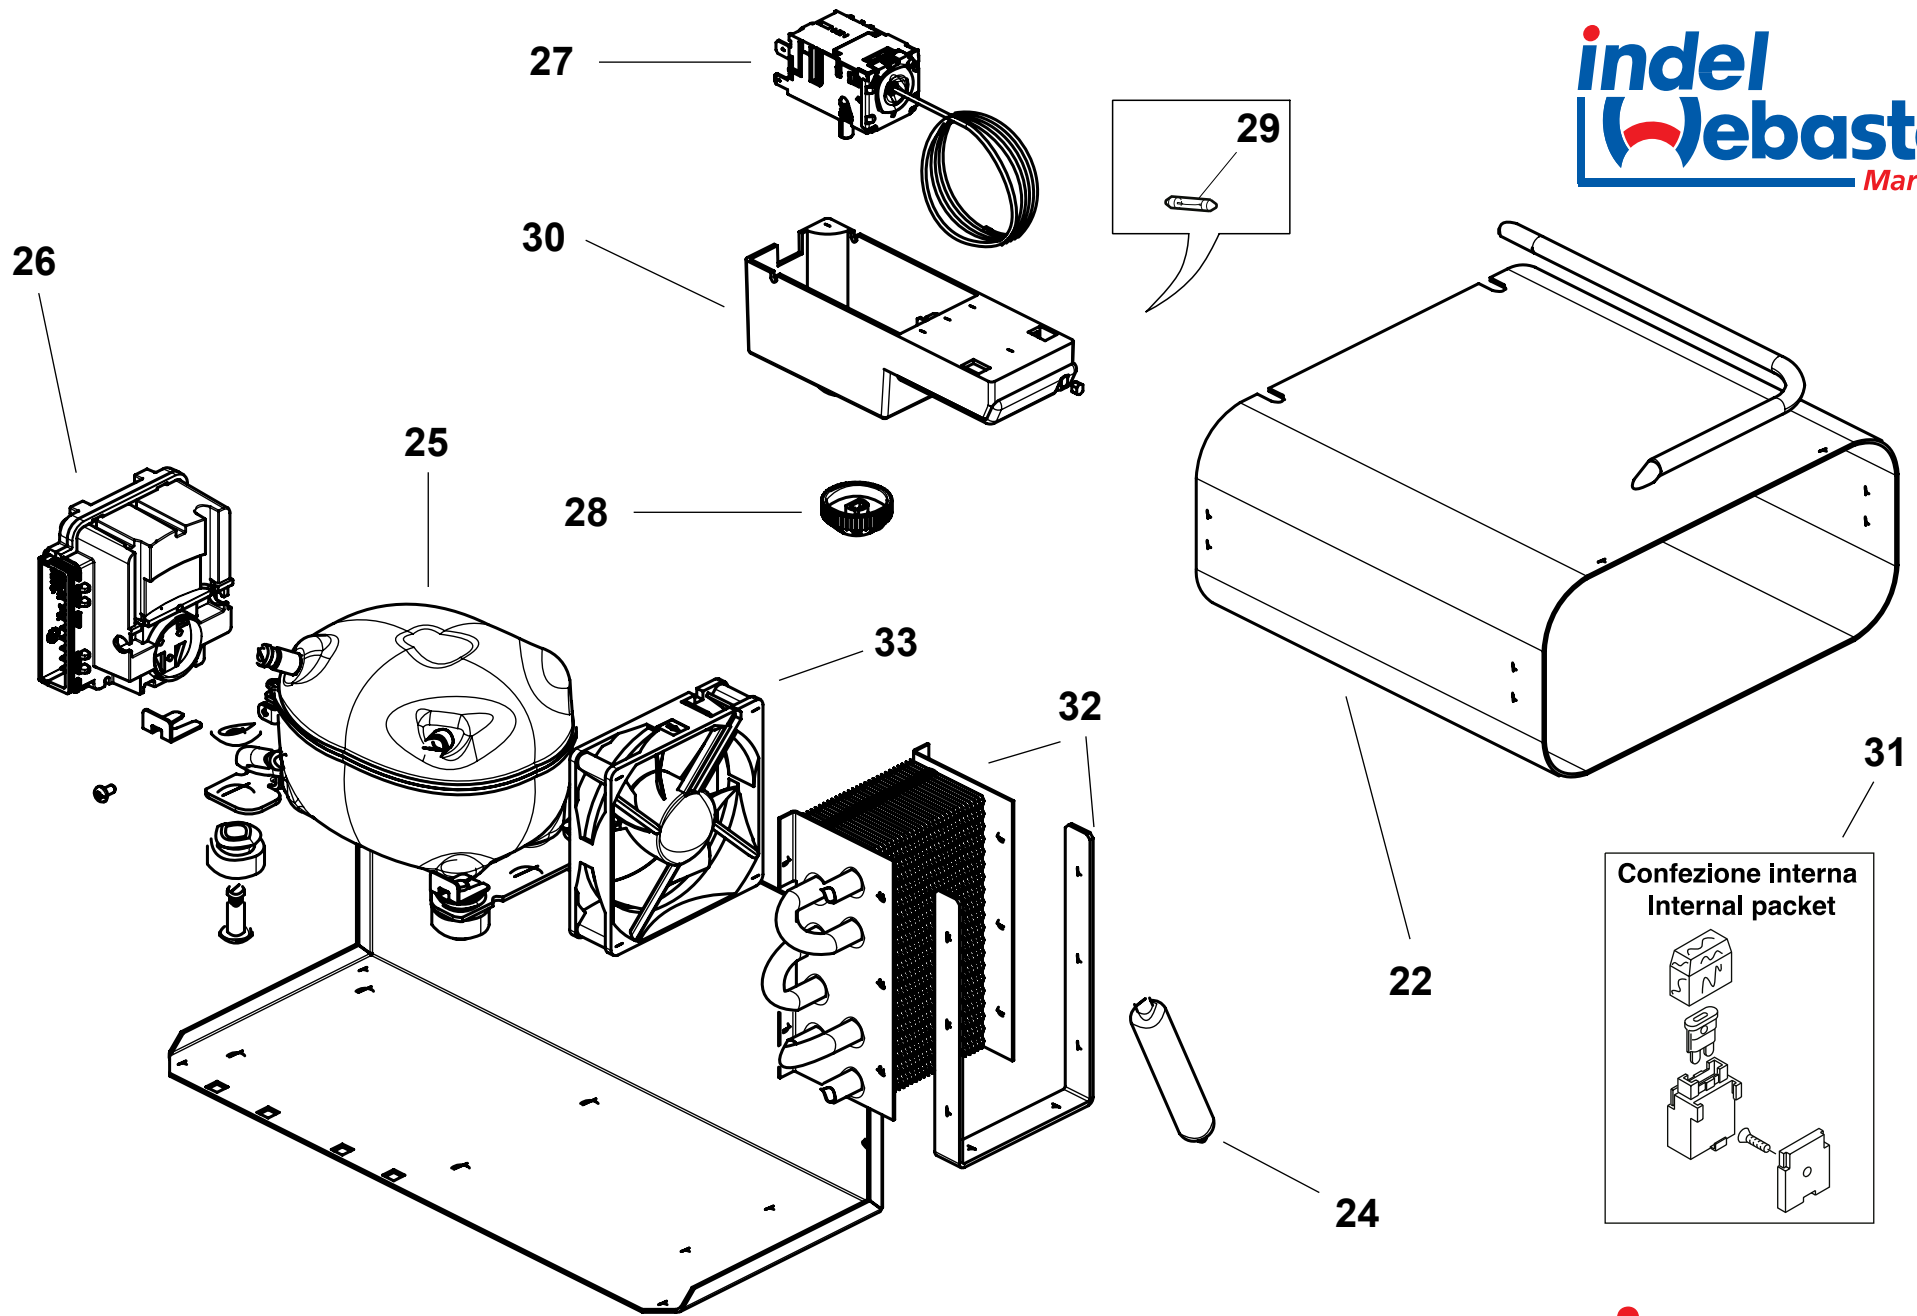

**CR 42 C - CABINET**

**CR 42 C - COOLING UNIT**

NUMERO NUMBER	COD. ARTICOLO ITEM CODE	DESCRIZIONE ARTICOLO ITEM DESCRIPTION
1	SGB00018AA	TOP CR42/CR49 C. TOP CR42/CR49 C.
2	SBE001054AA	CERNIERA SUPERIORE CRUISE C. UPPER HINGE CRUISE C.
4	SBE00224AA	GRIGLIA INTERNA CR42 CLASSIC/ELEGANCE C. INTERNAL SHELF CR42 CLASSIC/ELEGANCE C.
5	SGC00365AA	COPERTURA EVAPORATORE PLASTICA BIANCA CR42/CR49/CR65 ELEGANCE PLASTIC COVER FOR EVAPORATOR CR42/CR49/CR65 ELEGANCE
6	SGC00294AA	PORTINA EVAPORATORE CRUISE CR42/CR49/CR65/CR85/CR130 C. & ELEGANCE EVAPORATOR DOOR CRUISE CR42/CR49/CR65/CR85/CR130 C. EL.
7	SGC00366AA	SGOCCIOLATOIO EVAPORATORE CR42/CR49/CR65 ELEGANCE DRIP TRAY FOR CR42/CR49/CR65 CHINA
8	SGC00022AA	CUBETTIERA CRUISE ICE CUBE CRUISE
10	SGC00230AA	PORTA COMPLETA CRUISE 42/49 C. COMPLETE DOOR CRUISE 42/49 C.
11	SGC00227AA	BALCONCINO GRANDE PORTA CRUISE 42/49 C. BIG RETAINER CRUISE 42/49 C.
12	SGC00234AA	FILONCINO PER BALCONCINO GRANDE CRUISE 42/49 C. BIG METAL RETAINER CR42/CR49 C.
13	SBE00144AA	CERNIERA INFERIORE CRUISE C. LOWER HINGE CRUISE C.
14	SGC00469AA	PROFILO FISS. PANNELLO CR42/CR49 CHINA RIF. L036 PROFILE FOR FIXING PANEL CR42/CR49 CHINA REF. L036
15	SGA00107AA	PANNELLO PORTA CR42/CR49 GRIGIO STANDARD DOOR PANEL CR42/CR49 GREY STANDARD
16	SGD00008AA	KIT MANIGLIA CRUISE HANDLE KIT CRUISE
20	SGC00232AA	BALCONCINO PICCOLO PORTA CRUISE 42/49 C. SMALL RETAINER CRUISE 42/49 C.
22	SBF00118AA	EVAPORATORE CR42 CLASSIC/ ELEGANCE EVAPORATOR CR42 CLASSIC/ ELEGANCE
24	SBD00026AA	FILTRO 10gr 2V XH7 PER R134A Ø19mm foro in-out 5,0-5,1 FILTER 10gr Ø 19mm in-out 5,0-5,1
25	SBA00045DA	COMPRESSORE DANFOSS/SECOP BDMICRO SENZA CENTRALINA DANFOSS/SECOP COMPRESSOR BDMICRO WITHOUT EL. UNIT
26	SEG00043DA	CENTRALINA DANFOSS/SECOP BDMICRO VSD 12/24V ELECT. UNIT DANFOSS/SECOP BDMICRO VSD 12/24V
26	SEG00050GA	CENTRALINA SECOP BDMICRO VSD AC-DC ELECT. UNIT SECOP BDMICRO VSD AC-DC
27	SEA00092DA	TERMOSTATO CRUISE 42/49/65/85/130 C. THERMOSTAT CRUISE 42/49/65/85/130 C.
28	SEA00093AA	MANOPOLA TERMOSTATO CRUISE 42/49/65/85/130 C. THERMOSTAT KNOB CRUISE 42/49/65/85/130 C.
29	SEC00038AA	LAMPADINA LED CR49/65/85/130 ELEGANCE LED LAMP CR49/64/85/130 ELEGANCE
30	SEA00094AA	SCATOLA TERMOSTATO CRUISE 42/49/65/85/130 C. THERMOSTAT BOX CRUISE 42/49/65/85/130 C.
31	SEB00039AA	KIT PORTA-FUSIBILE 15A FUSE-KIT 15A
32	SBD00104AA	CONDENSATORE CRUISE 42/49/65 C. CRUISE 42/49/65 CONDENSER C.
33	SBG00037DA	VENTOLA 9x9 CR42/CR49/CR65 ELEGANCE FAN 9x9 CR42/CR49/CR65 ELEGANCE