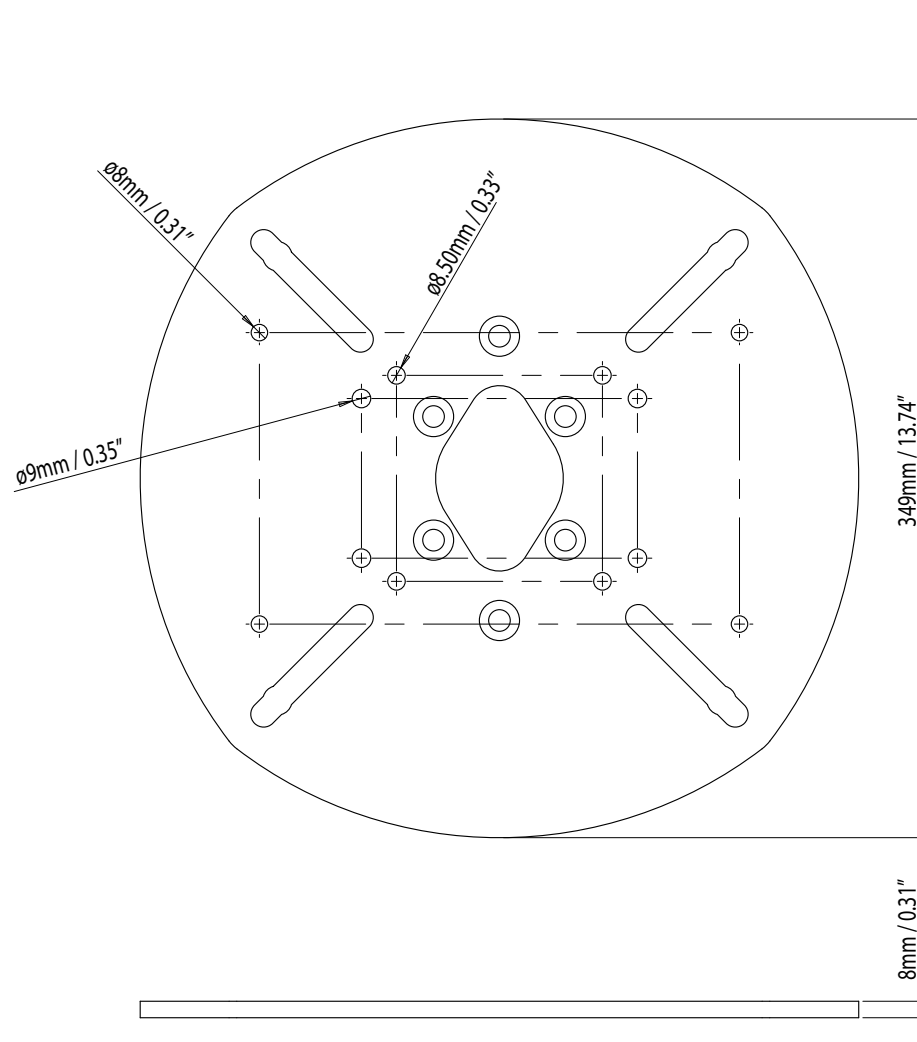

DPT-S-PLATE-02

For help & information
email: sales@scanstrut.com
tel: +44 (0) 1392 531280

SCANSTRUT
designed for life at sea