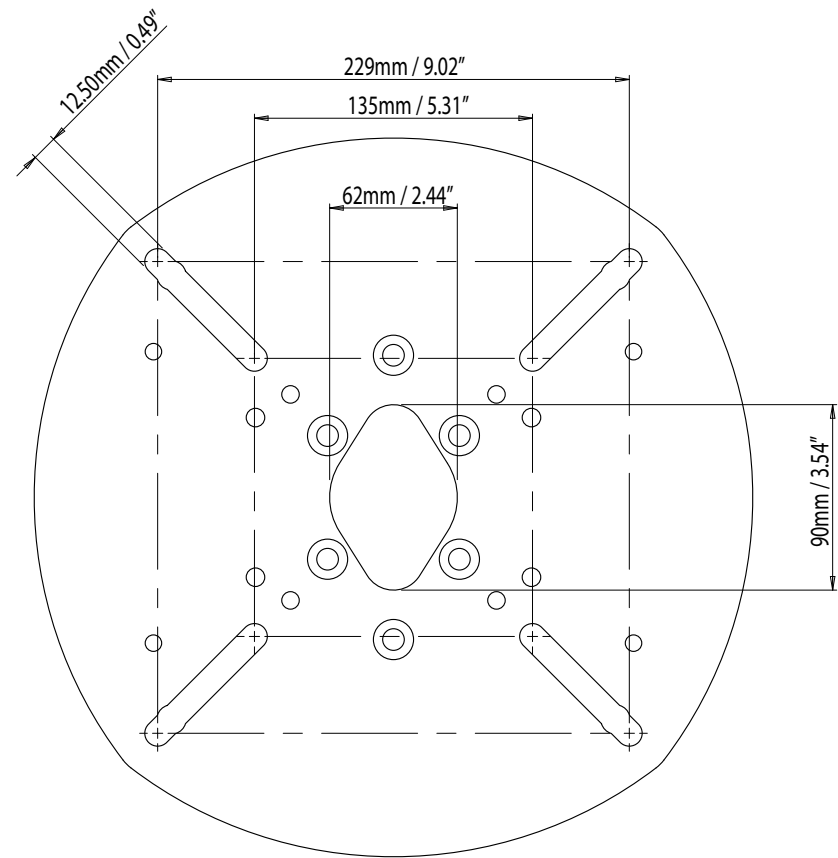

DPT-S-PLATE-02

For help & information
email: sales@scanstrut.com
tel: +44 (0) 1392 531280

SCANSTRUT
designed for life at sea