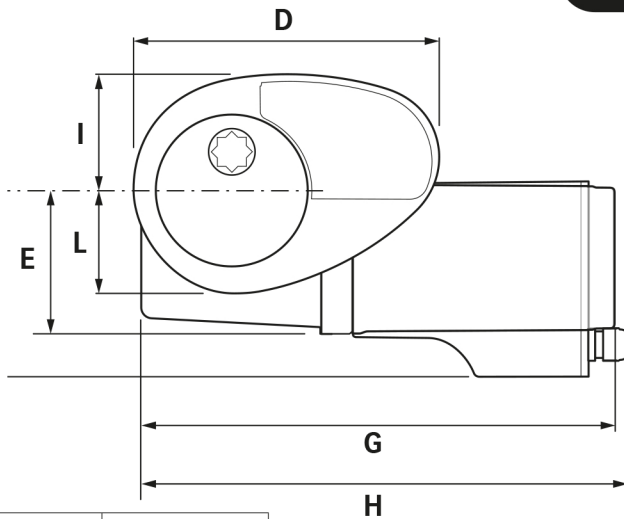

14 - Dimensions

DP Series EN

DP Series P (-/D)	DP3 P 1000W	DP3 1500W
A	99 (3 57/64)	
C	155.4 (6 1/8)	170.4 (6 45/64)
D	247 (9 11/16)	
E	---	---
F	141.5 (5 9/16)	161.5 (6 23/64)
G	---	---
H	355 (13 31/32)	385 (15 5/32)
I	92 (3 5/8)	
L	82 (3 7/32)	