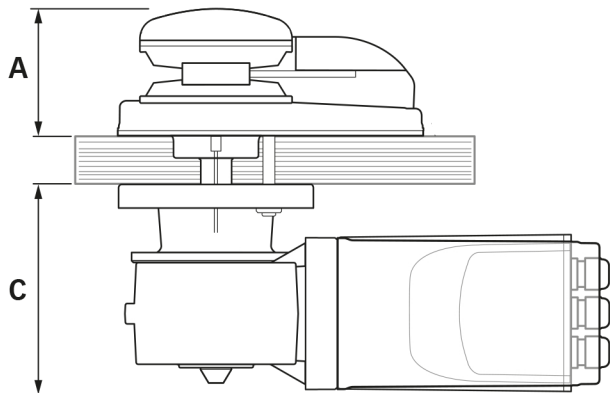

14 - Dimensions

DP Series EN

DP Series P (-/D)	DP3 P 1000W	DP3 1500W
A	99 (3 57/64)	
C	155.4 (6 1/8)	170.4 (6 45/64)
D	247 (9 11/16)	
E	---	---
F	141.5 (5 9/16)	161.5 (6 23/64)
G	---	---
H	355 (13 31/32)	385 (15 5/32)
I	92 (3 5/8)	
L	82 (3 7/32)	