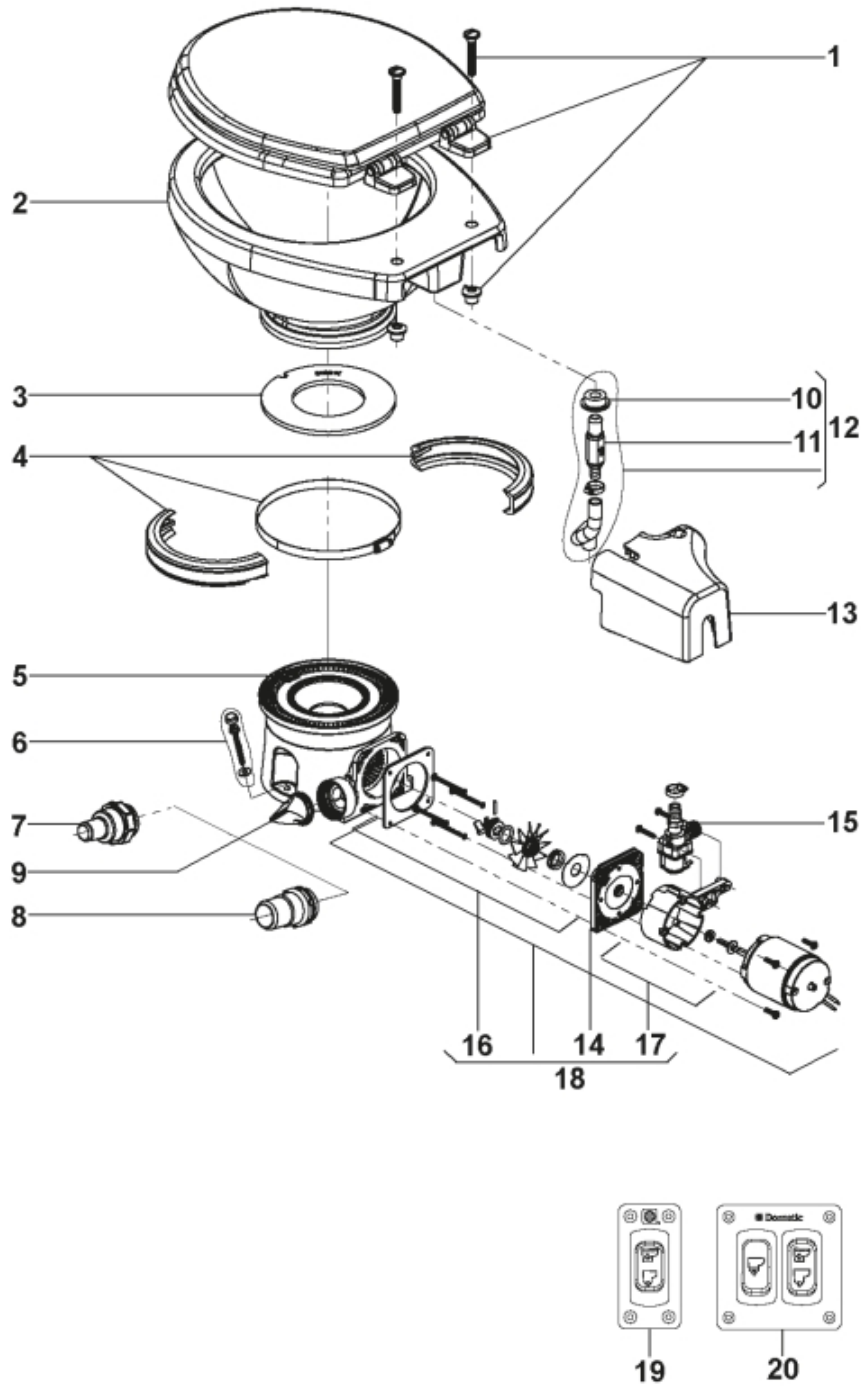

Mobile living made easy.

7120INT () | Product No 958043329EU | Dometic Parts Web

(P0007120A)

Mobile living made easy.

7120INT () | Product No 958043329EU | Dometic Parts Web

Part assemblies Complete appliance

PartNo	Pos	Qty	Description	Specification
86000385343829	001		cover complete white	
86000385311079	002		tray white	
86000385311979	003		sealant tray	
86000385310025	004		ring clamp white	
86000385311980	005		foot white	
86000385310679	006		fixing bottom white	
86000385880072	007		adaptor drain	1
86000385311315	008		connecting pipe	
86000385311620	009		kit valve	1-1/2, 1 piece
86000385311164	010		Seal	1/2
86000385311456	011		valve intake	
86000385311984	012		tube feed water	
86000385311985	013		cover Pump white	
86000385311987	014		fixing device motor	
86000385311851	015		kit water inlet valve	12V, Part is included in kit 4499001015 water,inlet, valve, 12v dc
86000385311988	016		kit blade	
86000385311992	017		spacer water inlet valve	
86000385311995	018		kit Pump motor	12V
86000385311998	019		kit Switch unit	
86000385311702	020		kit Switch unit	