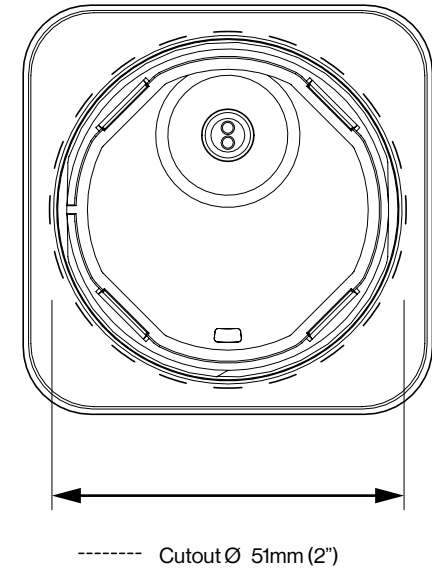

### Technical Information

IP Waterproof Rating	IPX6 front and back
Input Voltage	12/24V System 10-32V DC
Input Current Max	2A
Output Power Max	15W
Standby Draw	< 0.5W
Certification	Qi2, CE, ROHS, FCC, C-Tick, WEEE, UN ECE R10, PSE Certified
SC-CW-14G-001	Deutsch connector: DT04-2P