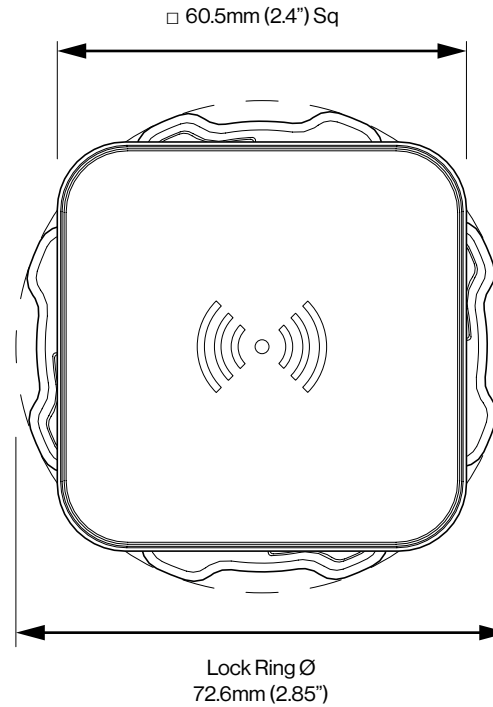

## Ultra • Magnetic Charger

SC-CW-14G | SC-CW-14G-001

### Technical Information

IP Waterproof Rating	IPX6 front and back
Input Voltage	12/24V System 10-32V DC
Input Current Max	2A
Output Power Max	15W
Standby Draw	< 0.5W
Certification	Qi2, CE, ROHS, FCC, C-Tick, WEEE, UN ECE R10, PSE Certified
SC-CW-14G-001	Deutsch connector: DT04-2P