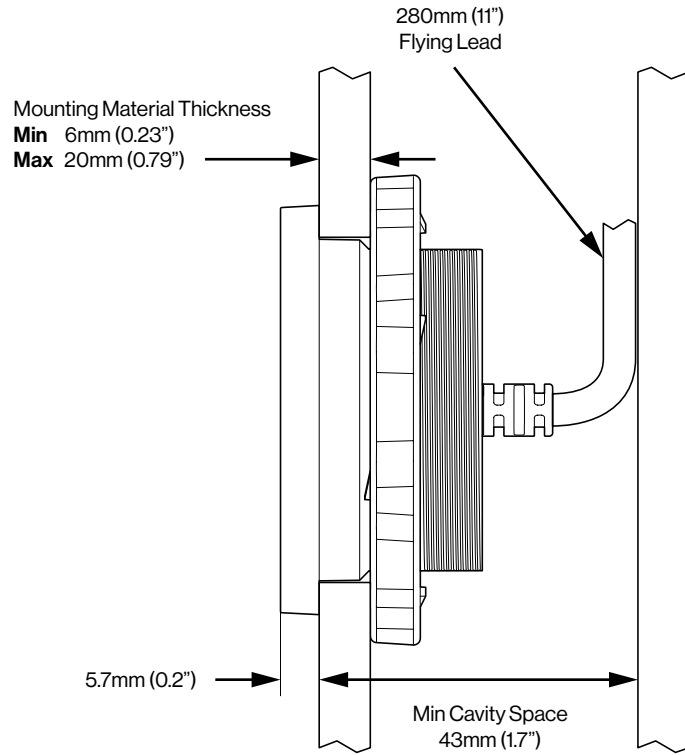

### Technical Information

IP Waterproof Rating	IPX6 front and back
Input Voltage	12/24V System 10-32V DC
Input Current Max	2A
Output Power Max	15W
Standby Draw	< 0.5W
Certification	Qi2, CE, ROHS, FCC, C-Tick, WEEE, UN ECE R10, PSE Certified
SC-CW-14G-001	Deutsch connector: DT04-2P