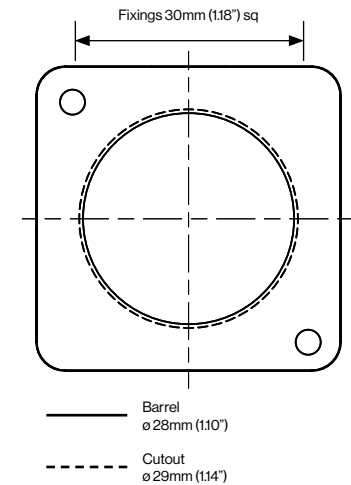

Interior Charging Socket 12/24V

TILE • USB-C / USB-C

SC-TILE-20 Black Bezel
 SC-TILE-21 Brushed Stainless Steel Bezel

Technical Information

Input Voltage	12/24V System 10-32V DC	
Input Current Max	6A	
Output Type	12V System	24V System
	USB-C	USB-C
	5V=3A, 9V=3A, 12V=3A MAX	5V=3A, 9V=3A, 12V=3A, 15V=3A, 20V=3A MAX

Standby Draw	< 0.1W
Cable	18 AWG - Minimum bend rad 15mm
Certification	CE, FCC, UKCA, C-Tick, ROHS, WEE, UN ECE R10
Main Charging Protocols	PD 3 QC 4

SCANSTRUT

sales@scanstrut.com • usasales@scanstrut.com