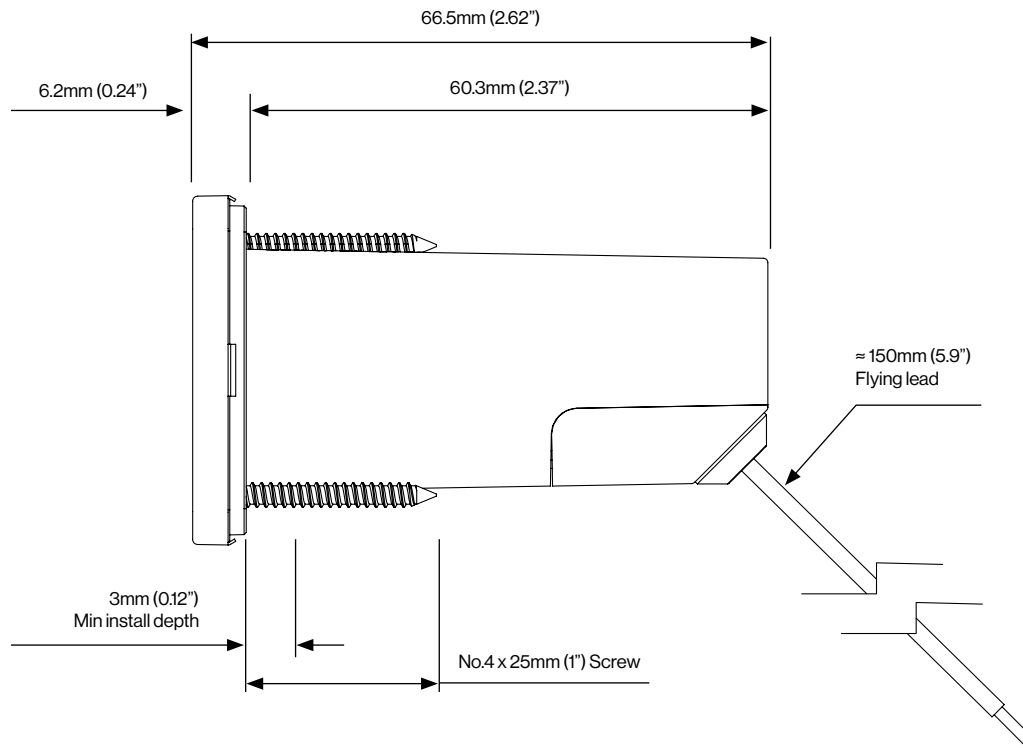

Interior Charging Socket 12/24V

TILE • USB-C / USB-C

SC-TILE-20 Black Bezel
 SC-TILE-21 Brushed Stainless Steel Bezel

Technical Information

Input Voltage	12/24V System 10-32V DC	
Input Current Max	6A	
Output Type	12V System	24V System
	USB-C	USB-C
	5V=3A, 9V=3A, 12V=3A MAX	5V=3A, 9V=3A, 12V=3A, 15V=3A, 20V=3A MAX

Standby Draw	< 0.1W
Cable	18 AWG - Minimum bend rad 15mm
Certification	CE, FCC, UKCA, C-Tick, ROHS, WEE, UN ECE R10
Main Charging Protocols	PD 3 QC 4

SCANSTRUT

sales@scanstrut.com • usasales@scanstrut.com