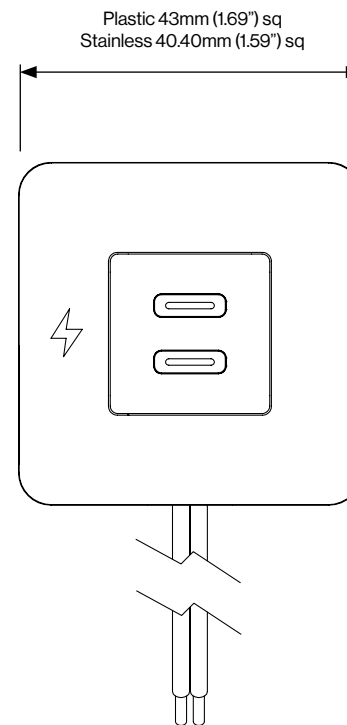

Interior Charging Socket 12/24V

TILE • USB-C / USB-C

SC-TILE-20 Black Bezel
 SC-TILE-21 Brushed Stainless Steel Bezel

Technical Information

Input Voltage	12/24V System 10-32V DC	
Input Current Max	6A	
Output Type	12V System	24V System
	USB-C	USB-C
	5V=3A, 9V=3A, 12V=3A MAX	5V=3A, 9V=3A, 12V=3A, 15V=3A, 20V=3A MAX

Standby Draw	< 0.1W
Cable	18 AWG - Minimum bend rad 15mm
Certification	CE, FCC, UKCA, C-Tick, ROHS, WEE, UN ECE R10
Main Charging Protocols	PD 3 QC 4

SCANSTRUT

sales@scanstrut.com • usasales@scanstrut.com