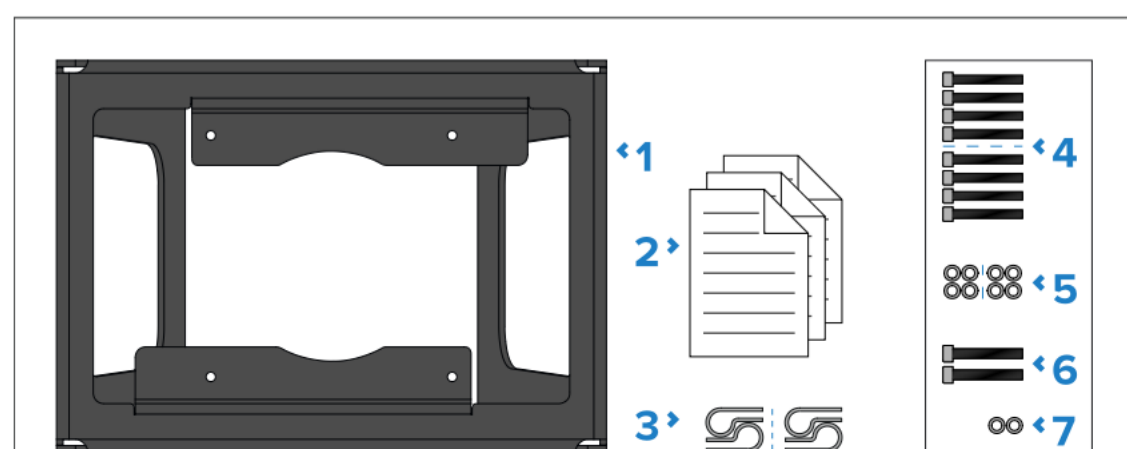

Parts supplied

The following parts are supplied with your Alpha display mast bracket:

4. (4x with single mast bracket / 8x with dual mast bracket) M4x14 Hex socket drive screws — used to secure the Alpha Series display to an Alpha Series mast bracket.
5. (4x with single mast bracket / 8x with dual mast bracket) M4x9 Flat washers — used to secure the Alpha Series display to an Alpha Series mast bracket.
6. (2x) M5x16 Hex socket drive screws — used to secure the Alpha Series mast bracket to another Alpha Series mast bracket.
7. (2x) M5x10 Flat washers — used to secure the Alpha Series display mast bracket to another Alpha Series display mast bracket.

Note:

For more information on how to connect together 2 Alpha display mast brackets in an array, refer to: [Assembling mast bracket arrays (p. 3)](#)