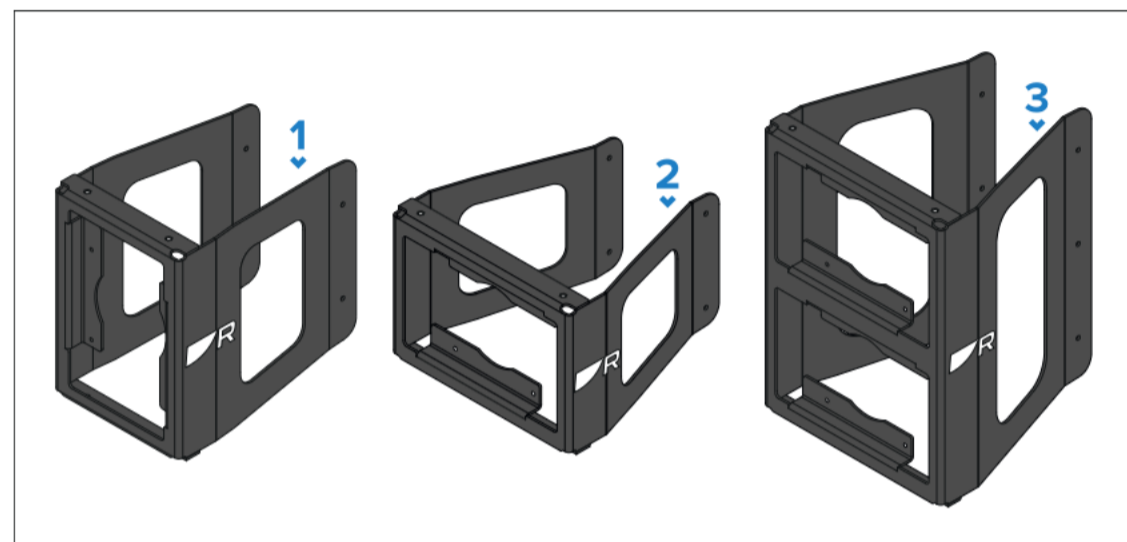

Alpha Series Performance Display Mast Bracket Installation Summary

Mast bracket overview

In conjunction with an Alpha Series performance display, the following accessories can be used to mount your performance display to a mast:

1. Single portrait mast bracket (Alpha 7 / Alpha 9 – A80713 / A80716).
2. Single landscape mast bracket (Alpha 7 / Alpha 9 – A80711 / A80714).
3. Dual landscape mast bracket (Alpha 7 / Alpha 9 – A80712 / A80715).

Arrays of multiple mast brackets

Alpha Series mast brackets which are appropriate for the same display size and orientation (e.g. a 9” single landscape bracket and a 9” dual landscape bracket) can be connected together to form an expanded array of mast-mounted performance displays, using hex nuts located at the top of each bracket.

Item	Dimension
A	156.00 mm (6.14 in).
B	217.00 mm (8.54 in).
C	55.55 mm (2.19 in).
D	144.10 mm (5.67 in).
E	39.63 mm (1.56 in).
F	120.00 mm (4.72 in).
G	181.34 mm (7.14 in).

Alpha 9 performance display single portrait mast bracket: