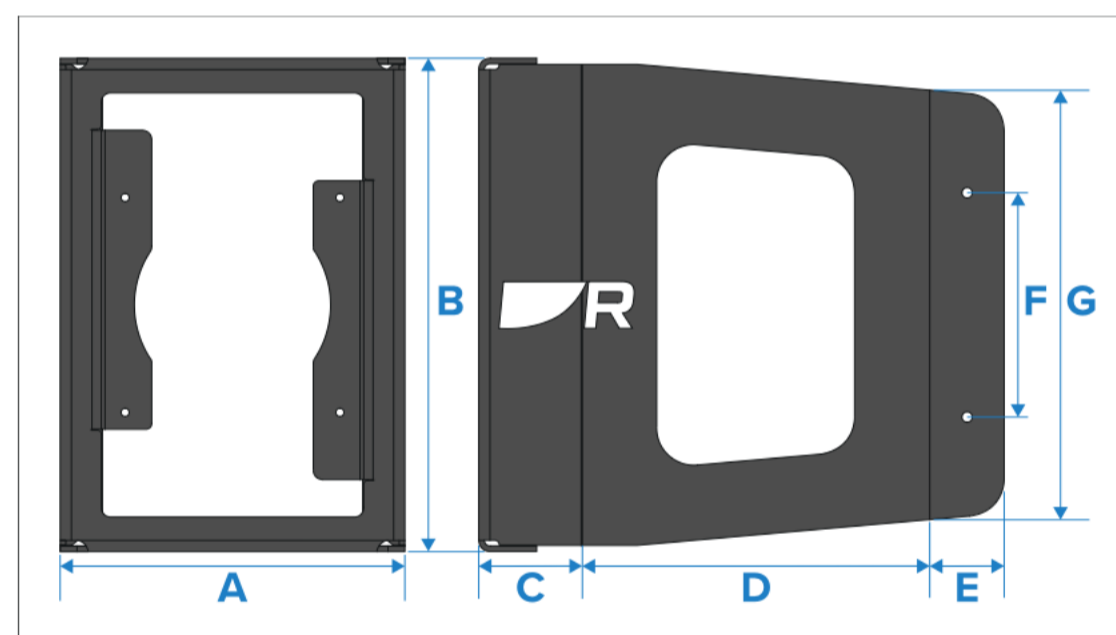

Arrays of multiple mast brackets

Alpha Series mast brackets which are appropriate for the same display size and orientation (e.g. a 9” single landscape bracket and a 9” dual landscape bracket) can be connected together to form an expanded array of mast-mounted performance displays, using hex nuts located at the top of each bracket.

Note:

For more information on how to connect together 2 Alpha display mast brackets in an array, refer to: [Assembling mast bracket arrays \(p. 3\)](#)

Single mast bracket dimensions (portrait)

Alpha 7 performance display single portrait mast bracket:

Item	Dimension
A	156.00 mm (6.14 in).
B	217.00 mm (8.54 in).
C	55.55 mm (2.19 in).
D	144.10 mm (5.67 in).
E	39.63 mm (1.56 in).
F	120.00 mm (4.72 in).
G	181.34 mm (7.14 in).

Alpha 9 performance display single portrait mast bracket:

Item	Dimension
A	185.00 mm (7.28 in).
B	265.50 mm (10.45 in).
C	55.47 mm (2.18 in).
D	186.13 mm (7.33 in).

Detaljer

Størrelse: 676,1 KB

Filegenskaper

Eier
Raymarine Box Admin

Opplaster
Raymarine Documentation