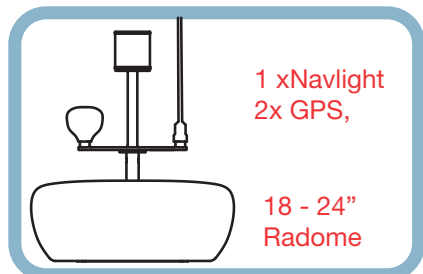

SCANSTRUT
designed for life at sea

NEW PowerTower

100% Watertight Installation

100% Watertight Installation; No Sealant Required

Features:

- Internally mounted Scanstrut DS-30 cable seal
- Marine sealant not required
- No need to cut cables or remove plugs
- Inserts included to fit cables from all major radomes

NEW PowerTower

5 Part Numbers

Height: 150mm/6"

APT - 150 - 01

OR

Height: 250mm/ 10"

APT - 250 - 01

=

APT - 150 - 01 /
APT - 250 - 01

+

APT - LB - 01

=

APT - 150 - 01 /
APT - 250 - 01

+

APT - GPS - 01

=

APT - 150 - 01 /
APT - 250 - 01

+

APT - LB - GPS2 - 01

=

NEW PowerTower

Sell Sheet

Part No.	Description	£RRP (ex. VAT)
APT - 150 - 01	Aluminium PowerTower (150mm) for radomes	229.99
APT - 250 - 01	Aluminium PowerTower (250mm) for radomes	245.99
APT - GPS - 01	Central Antenna Bar (1" x 14 TPI thread)	99.99
APT - LB - 01	Central Lightbar	99.99
APT-LB-GPS2-01	Central Bar and Wing Plate for 2x Antenna + 1 x Navlight	179.99