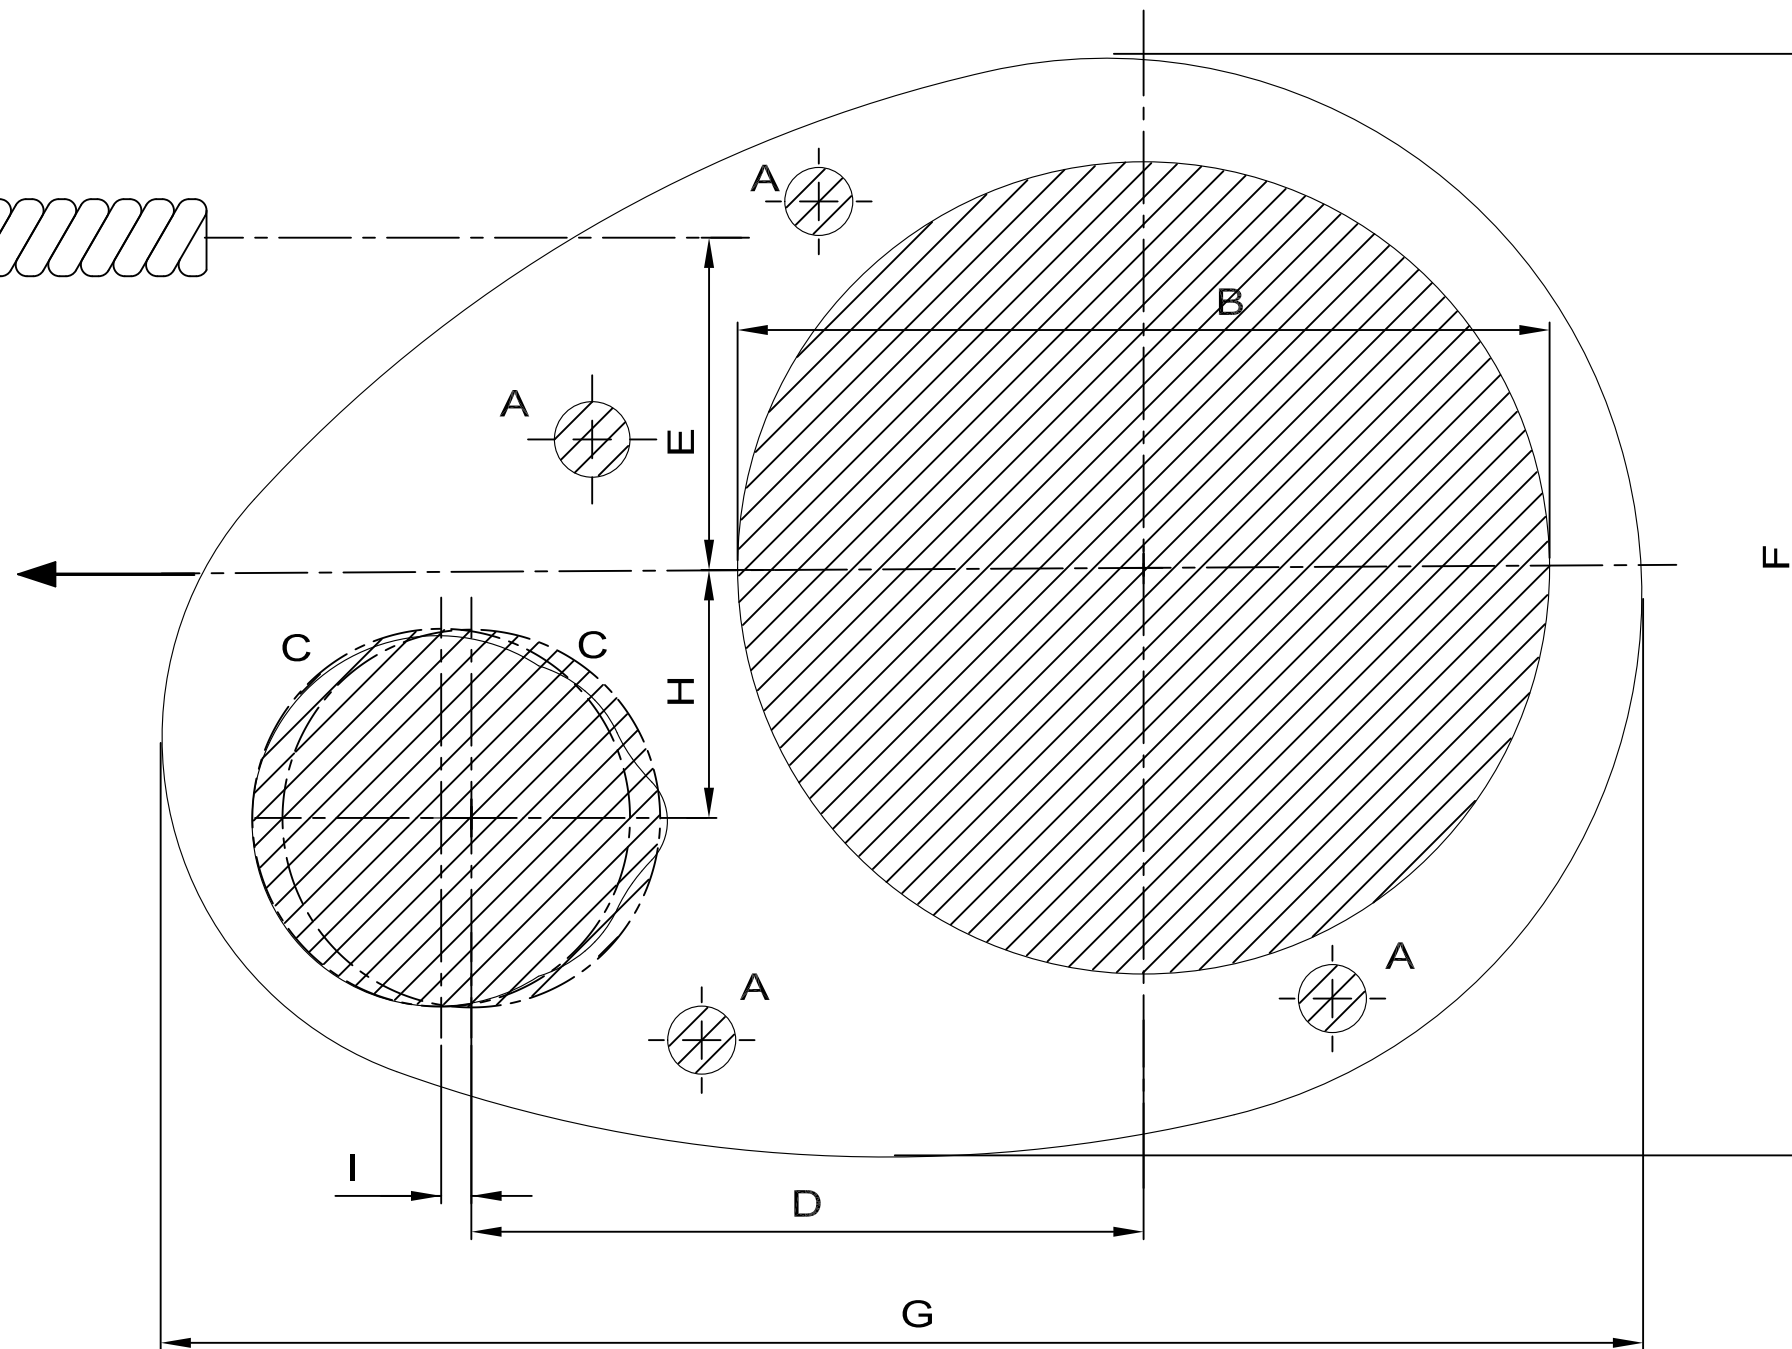

DP2 E

PRUA
BOW
PROUE
VORSCHIFF
PROA

	A	B	C	D	E	F	G	H	I
mm	ø9	Ø108	Ø51	89	44	145.79	196.26	33.5	5
inch	ø23/64	Ø4" 1/4	Ø2"	3" 1/2	1" 3/4	5" 47/64	7" 3/4	1" 5/16	3/16

Name
DRILLING TEMPLATE

Model
DP2 E

Size
A3

Rev. 1 2 3 4

Scale 1:1

Drawing units mm

File

Date 29/10/2012

This is an unpublished work the copyright in which rest in Quick s.r.l. All this document and its information is supplied without liability for error or party may be reproduced used or disclosed except as authorized by contract or permission.