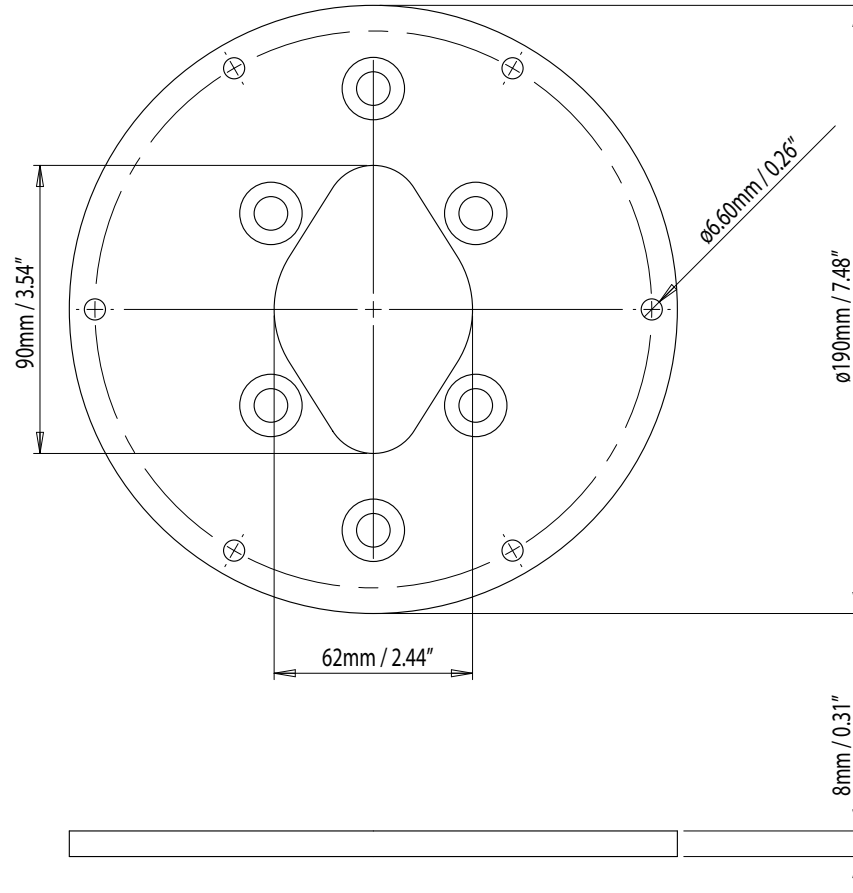

DPT-C-PLATE-02

For help & information
email: sales@scanstrut.com
tel: +44 (0) 1392 531280

SCANSTRUT
designed for life at sea