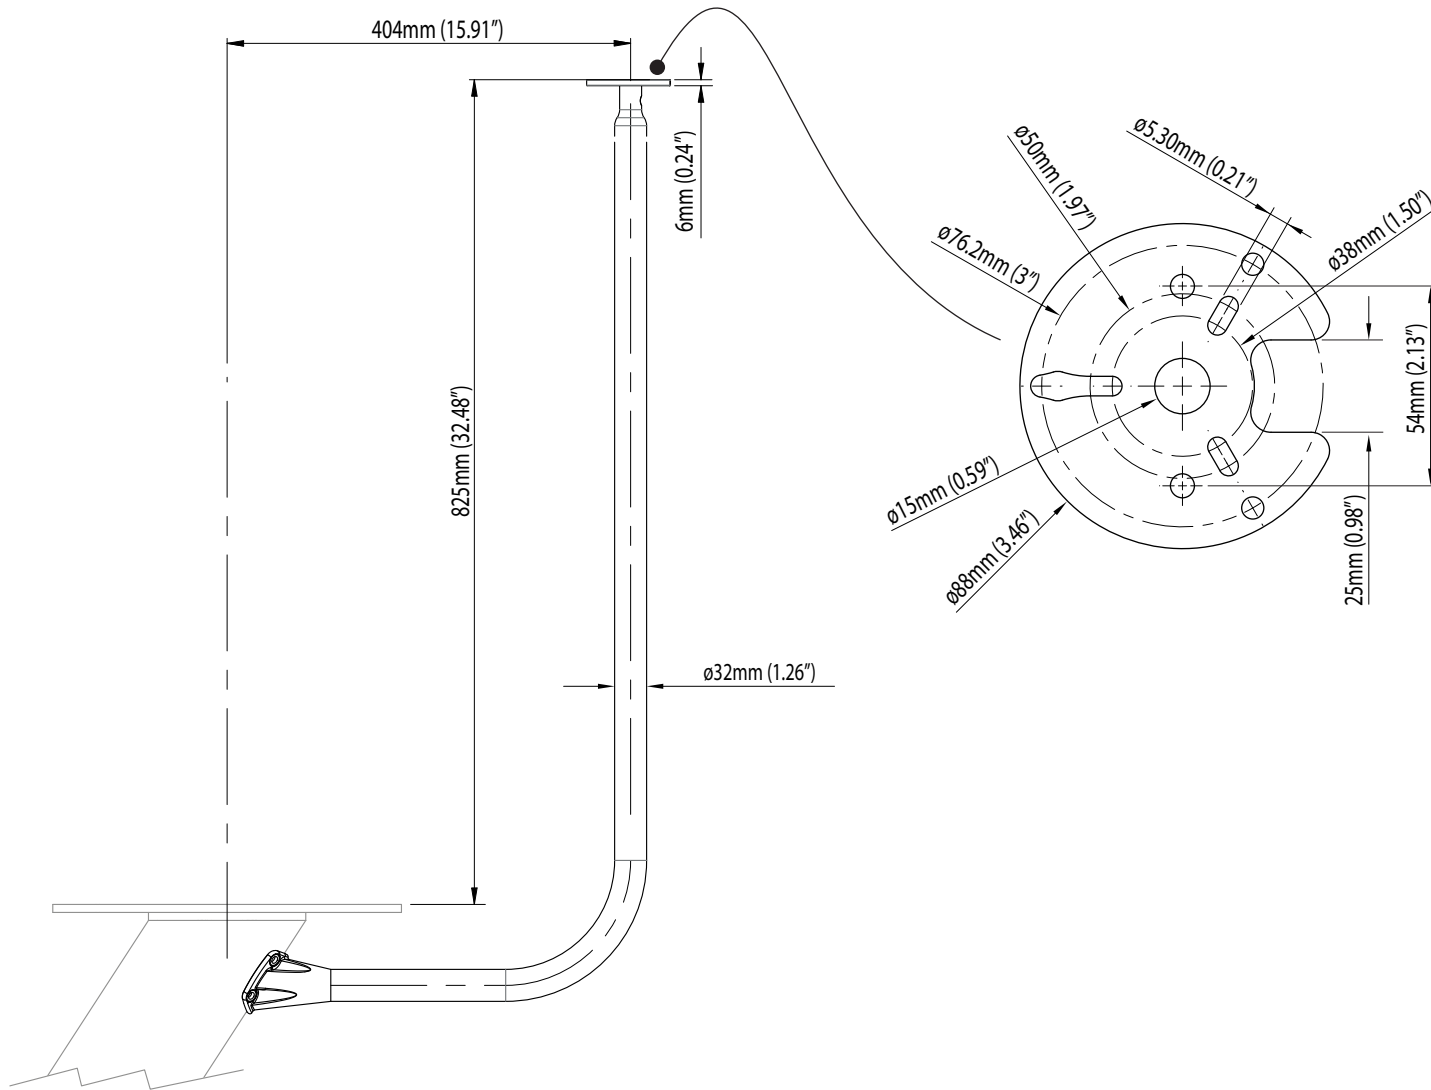

# DPT-LB-02

For help & information  
 email: sales@scanstrut.com  
 tel: +44 (0) 1392 531280

- |                                                 |                                                                   |
|-------------------------------------------------|-------------------------------------------------------------------|
| <b>Hella</b><br>• NavILED Pro<br>• 2984 Series  | <b>Perko</b><br>• 0200 / 0210 Series<br>• 0455 / 0466 Series      |
| <b>Aquasignal</b><br>• Series 40<br>• Series 25 | <b>Lopolight</b><br>• Masthead (PE base supplied must be drilled) |

**SCANSTRUT**  
 designed for life at sea