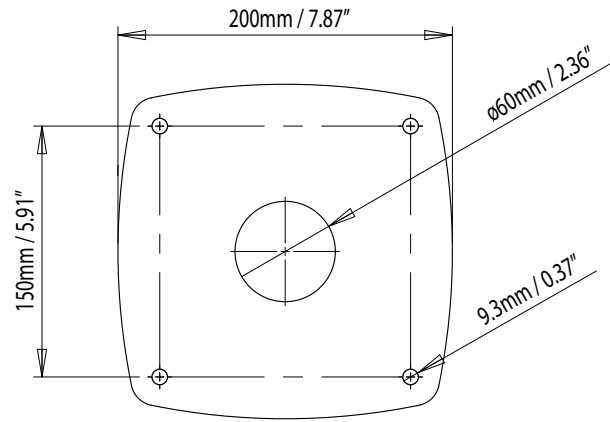

Dual PowerTower® DPT-R-COMP

For help & information
email: sales@scanstrut.com
tel: +44 (0) 1392 531280

BASE FOOTPRINT

SCANSTRUT
designed for life at sea