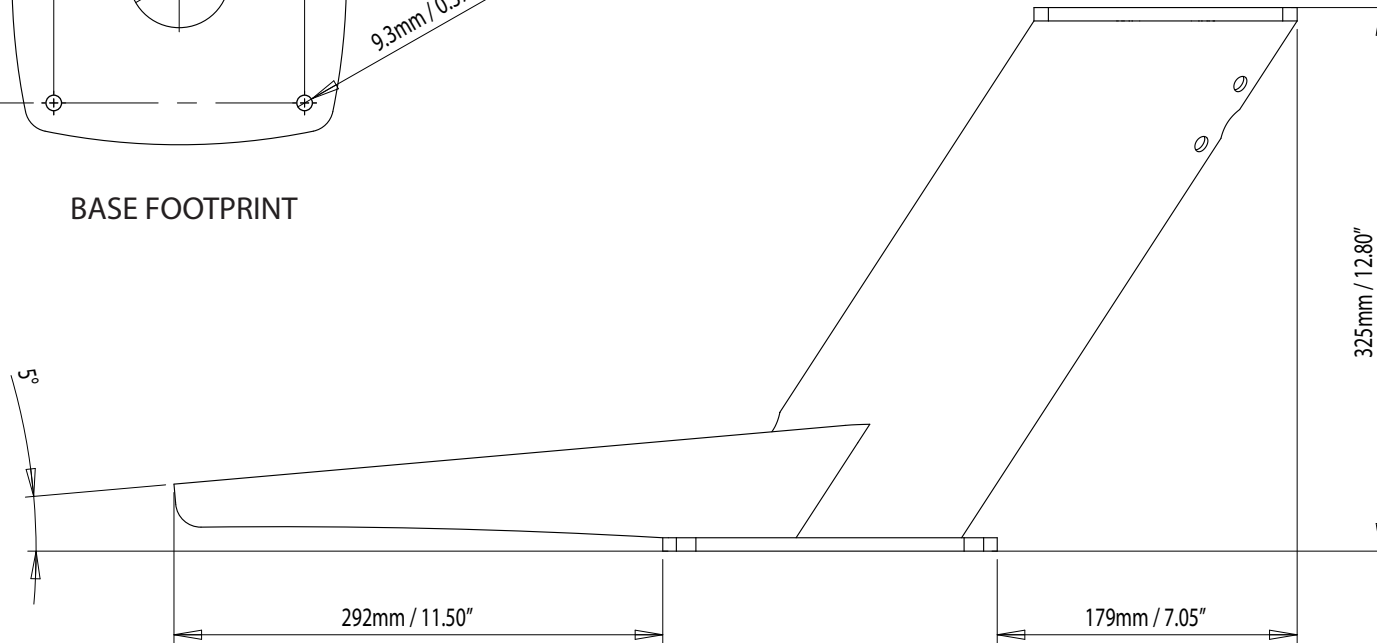

Dual PowerTower® DPT-R-COMP

For help & information
email: sales@scanstrut.com
tel: +44 (0) 1392 531280

BASE FOOTPRINT

SCANSTRUT
designed for life at sea