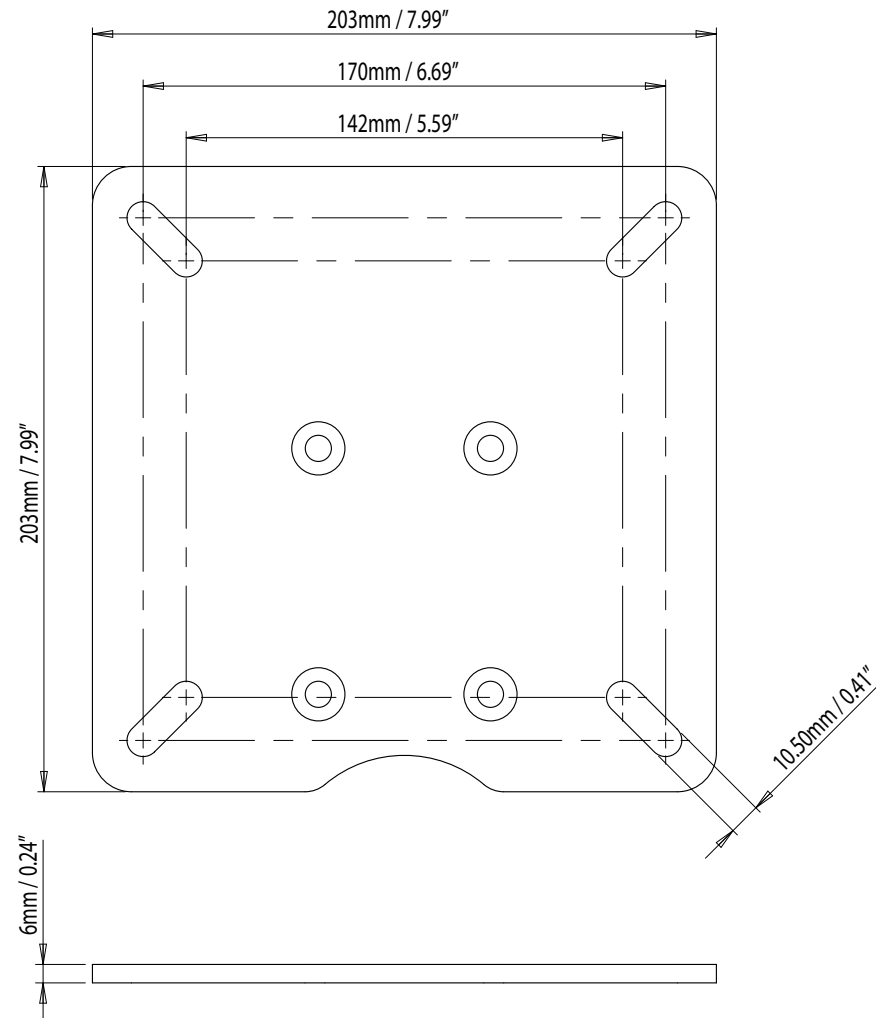

DPT-R-PLATE-02

For help & information
email: sales@scanstrut.com
tel: +44 (0) 1392 531280

SCANSTRUT
designed for life at sea