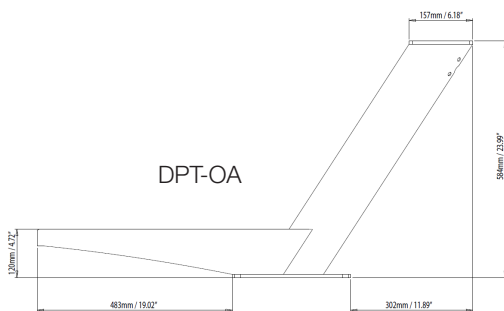

MODULAR DUAL POWERTOWER

Part No. DPT-R/DPT-OA/DPT-R-COMP

The Modular Dual PowerTower has been designed to allow your open array, radar, satcom & camera to be mounted together in one single space saving modular installation.

Material 6082 Aluminium extrusion

Coating Polyester powder

Finish Gloss white

STRUTS	DPT-R	Dual Power Tower strut (Radome)	
	DPT-OA	Dual Power Tower strut (Open Array)	
	DPT-R-COMP	Dual Power Tower strut (Radome) (compact)	
PLATES	DPT-R-PLATE-01	Radome plate 1	
	DPT-R-PLATE-02	Radome plate 2	
	DPT-OA-PLATE-01	Open Array plate 1	
	DPT-C-PLATE-01	Camera plate 1 (Cameras and searchlights)	
	DPT-C-PLATE-02	Camera plate 2 (M100/200)	
	DPT-S-PLATE-01	Satcom plate 1 (30cm domes)	
	DPT-S-PLATE-02	Satcom plate 2 (45cm domes)	
DPT-S-PLATE-03	Satcom plate 3 (60cm domes)		
LIGHT BARS	DPT-LB-01	Central Lightbar (for use with up to 45cm dome)	
	DPT-LB-02	Central Lightbar (for use with up to 60cm dome)	
Product Highlights	<ol style="list-style-type: none"> 3 strut designs 8 different device plates 2 light bar designs Mount open array, radome, camera, satcom & lights. Compatibility across all electronic brands. 		
	Application		