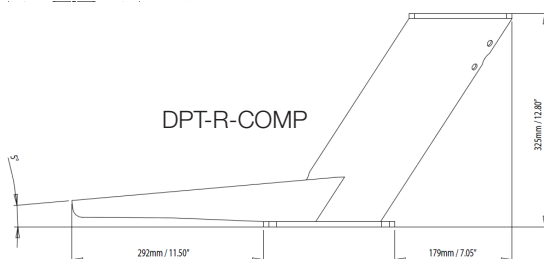

MODULAR DUAL POWERTOWER

Part No. DPT-R/DPT-OA/DPT-R-COMP

The Modular Dual PowerTower has been designed to allow your open array, radar, satcom & camera to be mounted together in one single space saving modular installation.

Material 6082 Aluminium extrusion

Coating Polyester powder

Finish Gloss white

STRUTS	DPT-R	Dual Power Tower strut (Radome)	
	DPT-OA	Dual Power Tower strut (Open Array)	
	DPT-R-COMP	Dual Power Tower strut (Radome) (compact)	
PLATES	DPT-R-PLATE-01	Radome plate 1	
	DPT-R-PLATE-02	Radome plate 2	
	DPT-OA-PLATE-01	Open Array plate 1	
	DPT-C-PLATE-01	Camera plate 1 (Cameras and searchlights)	
	DPT-C-PLATE-02	Camera plate 2 (M100/200)	
	DPT-S-PLATE-01	Satcom plate 1 (30cm domes)	
	DPT-S-PLATE-02	Satcom plate 2 (45cm domes)	
DPT-S-PLATE-03	Satcom plate 3 (60cm domes)		
LIGHT BARS	DPT-LB-01	Central Lightbar (for use with up to 45cm dome)	
	DPT-LB-02	Central Lightbar (for use with up to 60cm dome)	
Product Highlights	<ol style="list-style-type: none"> 3 strut designs 8 different device plates 2 light bar designs Mount open array, radome, camera, satcom & lights. Compatibility across all electronic brands. 		
	Application		