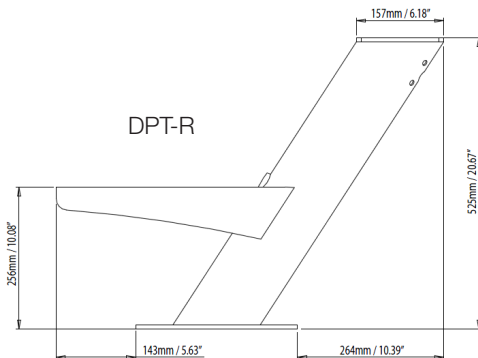

MODULAR DUAL POWERTOWER

Part No. DPT-R/DPT-OA/DPT-R-COMP

The Modular Dual PowerTower has been designed to allow your open array, radar, satcom & camera to be mounted together in one single space saving modular installation.

Material 6082 Aluminium extrusion

Coating Polyester powder

Finish Gloss white

STRUTS	DPT-R	Dual Power Tower strut (Radome)	
	DPT-OA	Dual Power Tower strut (Open Array)	
	DPT-R-COMP	Dual Power Tower strut (Radome) (compact)	
PLATES	DPT-R-PLATE-01	Radome plate 1	
	DPT-R-PLATE-02	Radome plate 2	
	DPT-OA-PLATE-01	Open Array plate 1	
	DPT-C-PLATE-01	Camera plate 1 (Cameras and searchlights)	
	DPT-C-PLATE-02	Camera plate 2 (M100/200)	
	DPT-S-PLATE-01	Satcom plate 1 (30cm domes)	
	DPT-S-PLATE-02	Satcom plate 2 (45cm domes)	
DPT-S-PLATE-03	Satcom plate 3 (60cm domes)		
LIGHT BARS	DPT-LB-01	Central Lightbar (for use with up to 45cm dome)	
	DPT-LB-02	Central Lightbar (for use with up to 60cm dome)	
Product Highlights	<ol style="list-style-type: none"> 3 strut designs 8 different device plates 2 light bar designs Mount open array, radome, camera, satcom & lights. Compatibility across all electronic brands. 		
	Application		