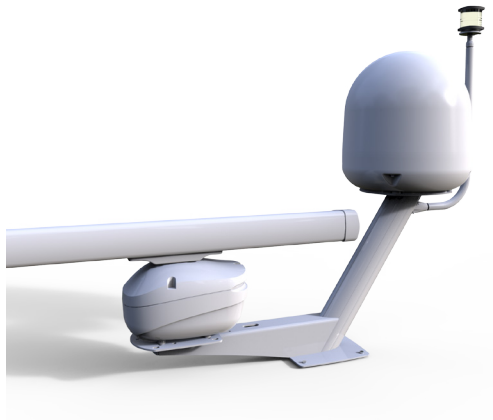

MODULAR DUAL POWERTOWER

Part No. DPT-R/DPT-OA/DPT-R-COMP

The Modular Dual PowerTower has been designed to allow your open array, radar, satcom & camera to be mounted together in one single space saving modular installation.

Material 6082 Aluminium extrusion

Coating Polyester powder

Finish Gloss white

STRUTS	DPT-R	Dual Power Tower strut (Radome)	
	DPT-OA	Dual Power Tower strut (Open Array)	
	DPT-R-COMP	Dual Power Tower strut (Radome) (compact)	
PLATES	DPT-R-PLATE-01	Radome plate 1	
	DPT-R-PLATE-02	Radome plate 2	
	DPT-OA-PLATE-01	Open Array plate 1	
	DPT-C-PLATE-01	Camera plate 1 (Cameras and searchlights)	
	DPT-C-PLATE-02	Camera plate 2 (M100/200)	
	DPT-S-PLATE-01	Satcom plate 1 (30cm domes)	
	DPT-S-PLATE-02	Satcom plate 2 (45cm domes)	
DPT-S-PLATE-03	Satcom plate 3 (60cm domes)		
LIGHT BARS	DPT-LB-01	Central Lightbar (for use with up to 45cm dome)	
	DPT-LB-02	Central Lightbar (for use with up to 60cm dome)	
Product Highlights	<ol style="list-style-type: none"> 3 strut designs 8 different device plates 2 light bar designs Mount open array, radome, camera, satcom & lights. Compatibility across all electronic brands. 		
	Application		