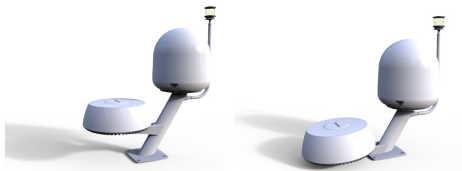

MODULAR DUAL POWERTOWER

Part No. DPT-R/DPT-OA/DPT-R-COMP

The Modular Dual PowerTower has been designed to allow your open array, radar, satcom & camera to be mounted together in one single space saving modular installation.

Material 6082 Aluminium extrusion

Coating Polyester powder

Finish Gloss white

STRUTS	DPT-R	Dual Power Tower strut (Radome)	
	DPT-OA	Dual Power Tower strut (Open Array)	
	DPT-R-COMP	Dual Power Tower strut (Radome) (compact)	
PLATES	DPT-R-PLATE-01	Radome plate 1	
	DPT-R-PLATE-02	Radome plate 2	
	DPT-OA-PLATE-01	Open Array plate 1	
	DPT-C-PLATE-01	Camera plate 1 (Cameras and searchlights)	
	DPT-C-PLATE-02	Camera plate 2 (M100/200)	
	DPT-S-PLATE-01	Satcom plate 1 (30cm domes)	
	DPT-S-PLATE-02	Satcom plate 2 (45cm domes)	
DPT-S-PLATE-03	Satcom plate 3 (60cm domes)		
LIGHT BARS	DPT-LB-01	Central Lightbar (for use with up to 45cm dome)	
	DPT-LB-02	Central Lightbar (for use with up to 60cm dome)	
Product Highlights	<ol style="list-style-type: none"> 3 strut designs 8 different device plates 2 light bar designs Mount open array, radome, camera, satcom & lights. Compatibility across all electronic brands. 		
	Application		