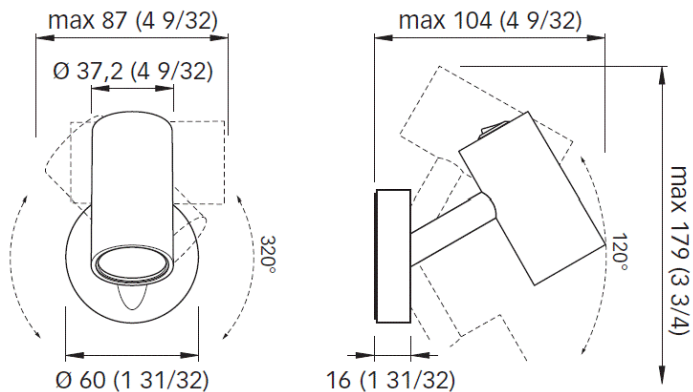

CERTIFICAZIONI

RoHS

TIPO APPARECCHIO**LUCI LED DA LETTURA****SPECIFICHE PER IL COLLEGAMENTO
DEL SINGOLO APPARECCHIO**

Dimensioni in mm (inches)

POTENZA: 2.5 W**ALIMENTAZIONE: 10-30 Vdc****ASSORBIMENTO: 0.11 A****INDICAZIONI PER IL COLLEGAMENTO****AVVERTENZE****INDICAZIONI GENERALI PER COLLEGARE PIU' DI UN APPARECCHIO****INDICAZIONI PER IL MONTAGGIO**

ROBIN 2,5W

CATEGORY

READING LIGHT

GENERAL FEATURES

IP Protection grade	IP40
Installation on	WALL
Dimensions	
Recess	
Mounting hole	
Weight	190 gr
Fixing system	SCREWS
Orientable	Yes
Flexible	No
Switch	Yes

PHOTOMETRIC DATA

Color Temperature

	WARM WHITE (2900-3100 °K)	DAY LIGHT (3800-4100 °K)	COOL WHITE (5500-6500 °K)
CRI	80	80	
Luminous flux	140 lm	160 lm	
Luminous efficacy	56 lm/W	64 lm/W	
∅ at 1 m			
∅ at 2 m			
∅ at 3 m			
Available light colours			
WW			
DL			

CERTIFICATIONS

CATEGORY**READING LIGHT****SPECIFICATION FOR THE CONNECTION OF INDIVIDUAL UNIT**

Dimensions - mm (inches)

POWER: 2.5 W**POWER SUPPLY: 10-30 Vdc****OPERATING VOLTAGE****CONNECTION INFORMATION****WARNINGS****GENERAL INFORMATION TO CONNECT MORE THAN ONE DEVICE****INSTRUCTIONS FOR ASSEMBLY**