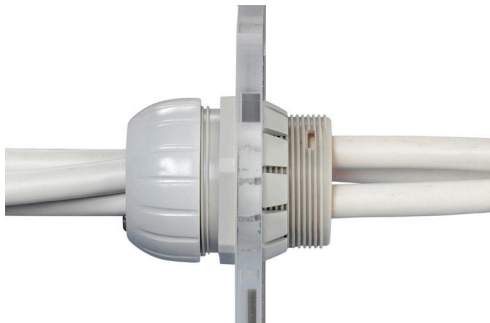

Through Bulkhead Cable Seal

Up to 4 x cables Ø 7mm (0.28") - Ø 15mm (0.6")
Up to 10 x cables Ø 5mm (0.2") - Ø 7mm (0.28")