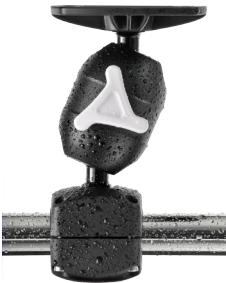

## Product Update

Less tools required.

Upgraded strut base, quicker to install.

One-piece, mirror polished 316 Stainless steel clamps.

**Screen Track Plate**  
RL-514

Tops

For devices up to 1.2 KG

**Surface Mount**  
RLS-401

**Rail Mount**  
RLS-402

**Cable-Tie**  
RLS-403

**Self-Adhesive**  
RLS-404

**Suction Cup**  
RLS-405

**AMPS base adapter**  
RLS-406

**Kayak T-track**  
RLS-407

Bases

# ROKK™

MIDI.

For devices up to 3KG

**Adjustable Rail Mount**  
RL-ARM

**Adjustable Deck Mount**  
RL-ADM

**Rail Mount**  
RL-RM

**Adjustable Mount  
for Railblaza**  
RL-ARB

A multi-position mount for small electronic devices on board.  
Compatible with Garmin, Raymarine, Humminbird, Lowrance, B&G and AMPS screens up to 7”.