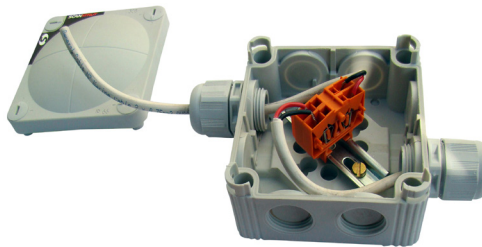

Junction Box

Waterproof connections.