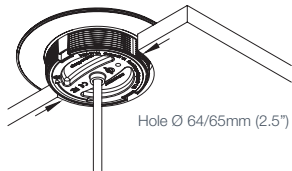

## surface.

SC-CW-02E

Low-profile, flush-mounted charge pad with an ultra grippy, non-slip surface.