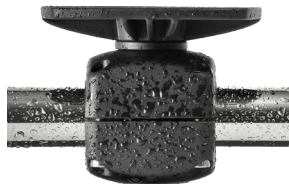

## Product Update

Less tools required.

Upgraded strut base, quicker to install.

One-piece, mirror polished 316 Stainless steel clamps.

# ROKK™

MIDI.

For devices up to 3KG

**Adjustable Rail Mount**  
RL-ARM

**Adjustable Deck Mount**  
RL-ADM

**Rail Mount**  
RL-RM

**Adjustable Mount  
for Railblaza**  
RL-ARB

A multi-position mount for small electronic devices on board.  
Compatible with Garmin, Raymarine, Humminbird, Lowrance, B&G and AMPS screens up to 7”.