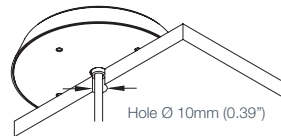

The easiest to install, this option includes the non-slip surface pad but simplifies installation even further.