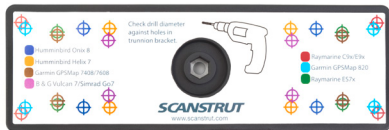

## TOP PLATES.

Check our online Buyer's Guide for latest compatibility.

Compatible with MINI and MIDI, designed to work with a large range of screens, fishfinders & chartplotters.

RL-507

RL-506

RL-504

RL-513