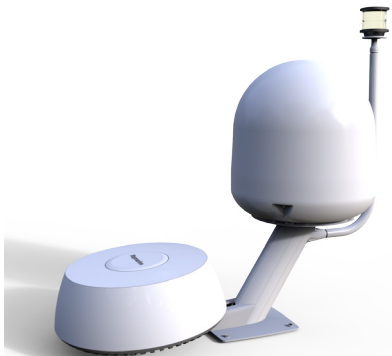

Modular Dual PowerTower

NEW

DPT-R-COMP