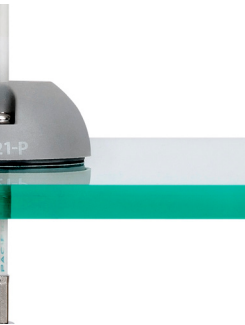

Deck Seal

Up to 16mm - 40mm (.62 - 1.57")
Up to 15mm (.07 - .59")