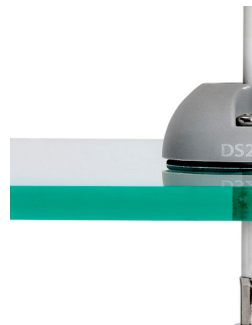

Plastic Deck Seal

For connectors ranging from 16mm - 40mm (.62 - 1.57")
For cables from 2mm - 15mm (.07 - .59")