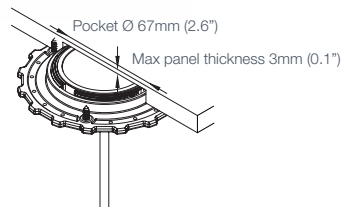

ROKK™

WIRELESS.

The IPX6 waterproof 12/24V Qi certified wireless charger range enables phone charging on board. Choose the right mounting preference for your installation from one of our 3 easy install options.

- 12/24V wireless waterproof Qi certified charger
- Qi certified
- IPX6 waterproof
- Easy install
- U.V stable
- Non slip surface
- No sealant required

DAME
NOMINATED
2018

IPX6 CE Qi FC RoHS ECE R10.05

hidden.

SC-CW-01E

Engineered to be installed under the surface and leave the top surface un-cluttered and looking perfect.