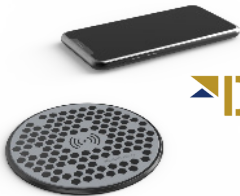

ROKK™

WIRELESS.

The IPX6 waterproof 12/24V Qi certified wireless charger range enables phone charging on board. Choose the right mounting preference for your installation from one of our 3 easy install options.

- 12/24V wireless waterproof Qi certified charger
- Qi certified
- IPX6 waterproof
- Easy install
- U.V stable
- Non slip surface
- No sealant required

DAME
NOMINATED
2018

IPX6 CE Qi FC RoHS ECE R10.05

hidden.

SC-CW-01E