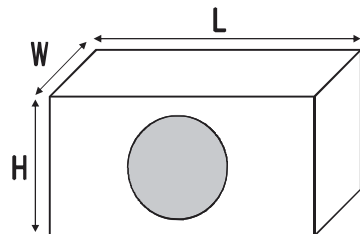

MRGB10B/MRGB10W

USER'S MANUAL/MANUAL DEL USUARIO

10" (254 mm) MARINE 4 Ω SUBWOOFER

FEATURING MULTICOLOR ILLUMINATION AND PATTERN OPTION

10" (254 mm) SUBWOOFER MARINE DE 4 Ω

CON ILUMINACIÓN MULTICOLOR Y PATRÓN OPCIÓN

Enclosures

The MRGB10W.MRGB10B is designed to work in a medium sized sealed or ported enclosure

Below you will find the dimensions to make the enclosure, it has been designed for maximum output while retaining great sound quality.

The dimensions have already accounted for the volume displacement of the subwoofer, and using 3/4" (19mm) MDF. All dimensions are external.

Enclosures Dimensions

Sealed Dimensions:

Length (L) : 18" (457 mm)
Width (W) : 10" (254 mm)
Height (H) : 14" (356 mm)
Cutout Diameter : 9-1/8" (232 mm)
Internal Volume: 1ft³

Ported Dimensions:

Length (L) : 26" (661 mm)
Width (W) : 14" (356 mm)
Height (H) : 14" (356 mm)
Port Diameter : 4" (102 mm)
Port Length : 13" (330 mm)
Internal Volume: 1.9ft³;

MRGB10W,MRGB10B 10" SUBWOOFER