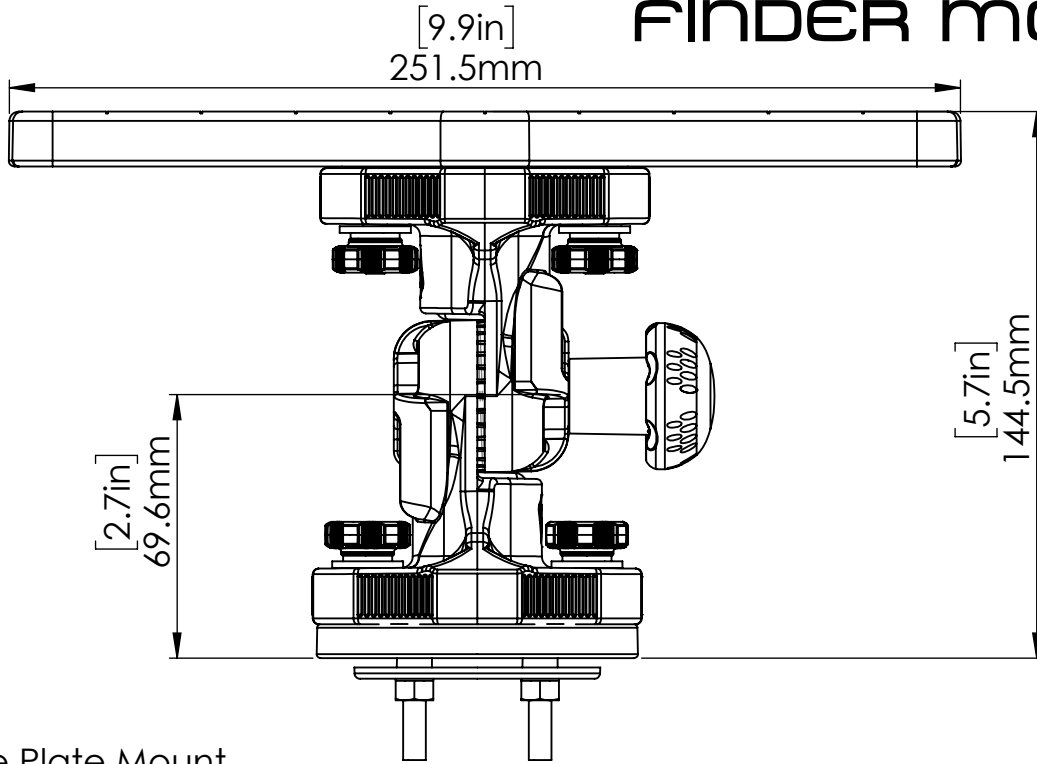

11-4174-11 HEXX FISH FINDER MOUNT

Railblaza Ltd
 11 David Mccathie Place
 Silverdale 0932
 Auckland
 New Zealand
 Ph: +64 9 426 1475
 E - info@railblaza.com

Base Plate Mount