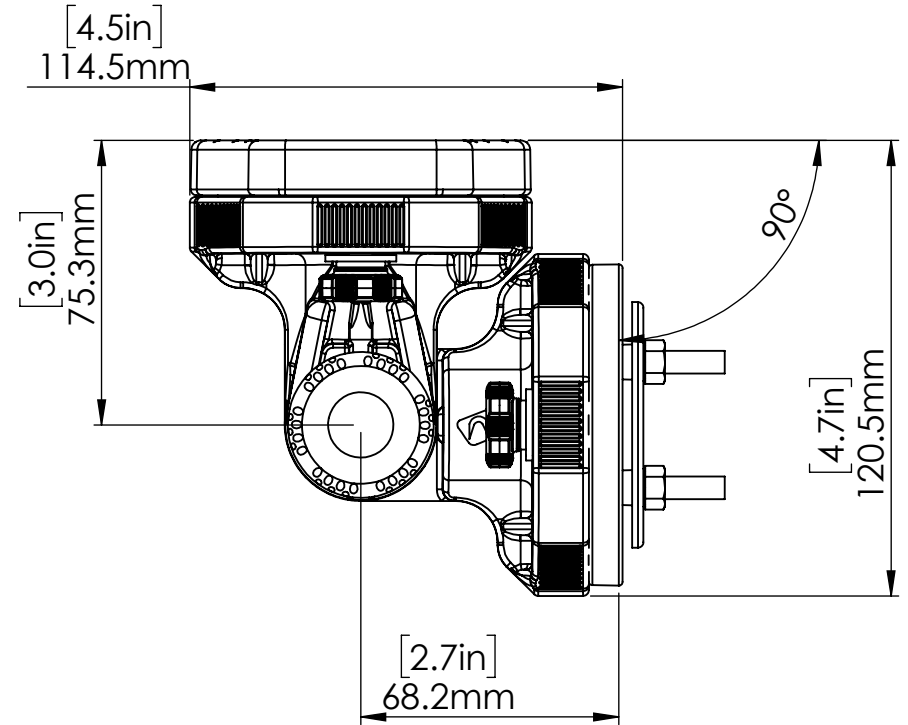

11-4174-11 HEXX FISH FINDER MOUNT

Railblaza Ltd
 11 David Mccathie Place
 Silverdale 0932
 Auckland
 New Zealand
 Ph: +64 9 426 1475
 E - info@railblaza.com

Base Plate Mount