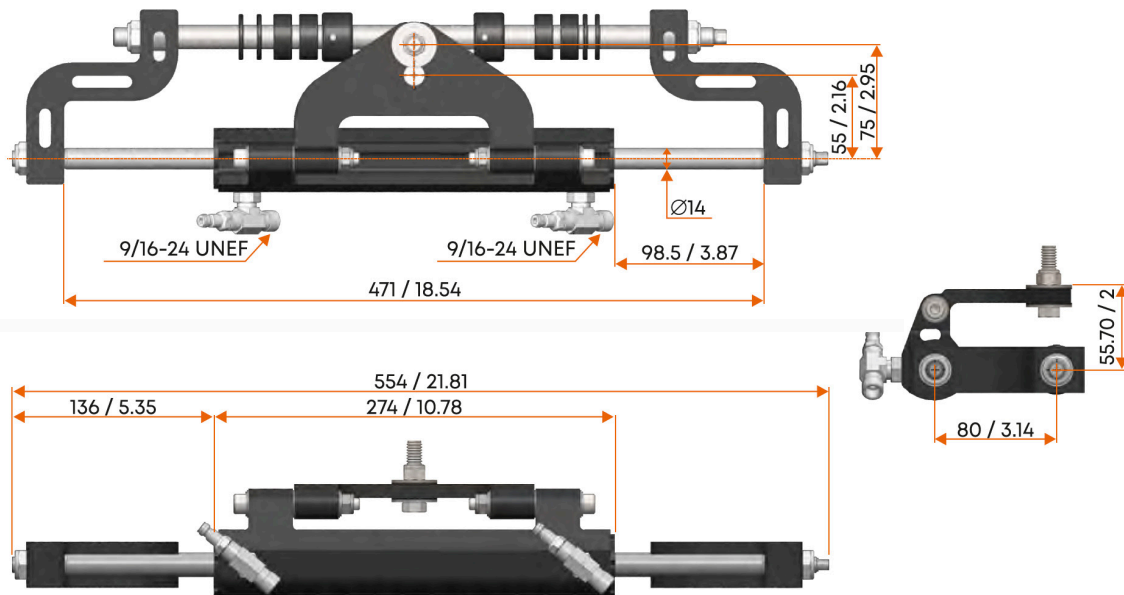

FACT SHEET

Outboard Hydraulic Steering – OC-115U

Model No.	Force (Kgf)	Volume		Stroke (mm)	Port Threads (UNEF)
		CC	Ci		
OC-115U	251	92.5	5.6	184	9/16"

Key Features

- Simple to install
- Single or Dual Station application
- Single or dual engine application
- Fits most common outboards