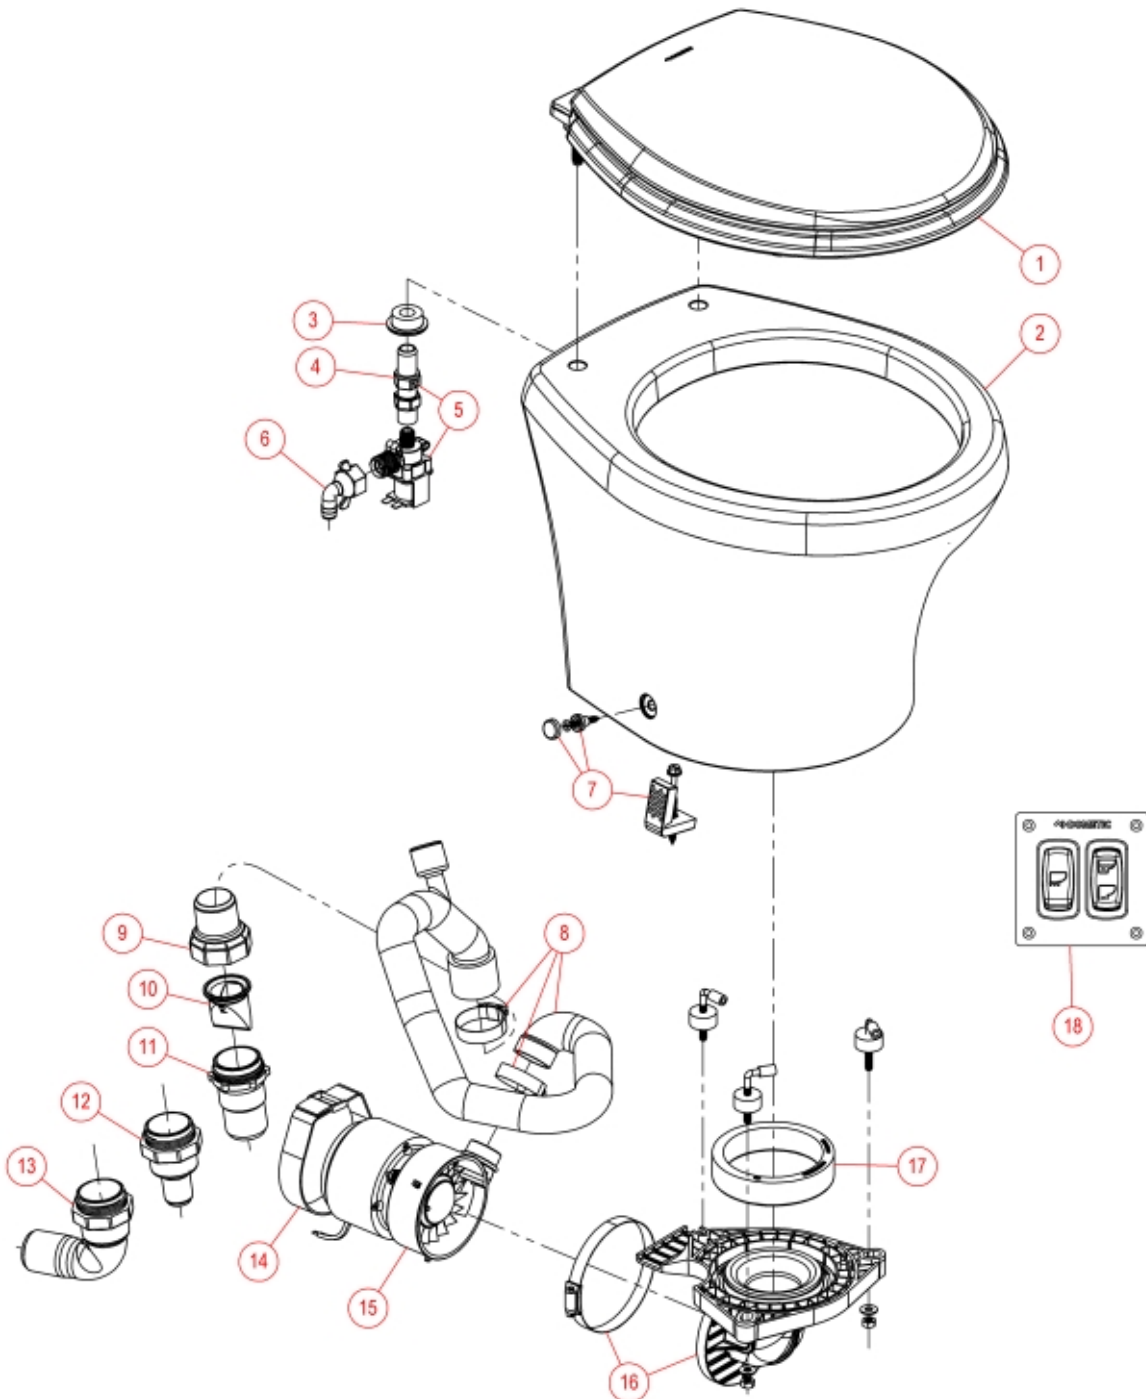

Service Parts: 8120 MASTERFLUSH

Appearance may vary depending on model.
Only parts with identifiers are available as replacement parts, and these will vary depending on model.
See list for available service parts.

600347490
Rev: 02-04/20

Mobile living made easy.

8120 () | Product No 958043734 | Dometic Parts Web

Part assemblies Complete appliance

PartNo	Pos	Qty	Description	Specification
385311694	01		SEAT/COVER WOOD - WHITE	
385311378	02		4800/8900 LOW-PROFILE BOWL KIT-WHITE	
385311164	03		1/2" SEALING GROMMET	
385880073	04		CHECK VALVE REPLACEMENT	
385880074	05		WATER VALVE KIT - 12VDC	
385311717	06		1/2" SWIVEL ELBOW KIT	
385311463	07		BOWL MOUNTING HARDWARE KIT	
385312149	08		DISCHARGE TUBE REPLACEMENT KIT	
385880070	09		DISCHARGE TUBE VALVE ADAPTER	
385311620	10		1-1/2" CHECK VALVE	Part is included in kit 4499001013 check valve
385311315	11		1-1/2" VALVE ADAPTER	
385880072	12		1" VALVE ADAPTER	
385880071	13		1-1/2" VALVE ADAPTER ELBOW	
385880083	14		MOTOR/PUMP MOUNTING STRAP	
385880068	15		MOTOR/MACERATOR ASSY - 12VDC	
385312138	16		BOWL TRANSITION ADAPTER KIT	
385312137	17		BOWL ADAPTER SEAL REPLACEMENT	
385311702	18		DFST FLUSH SWITCH PANEL	