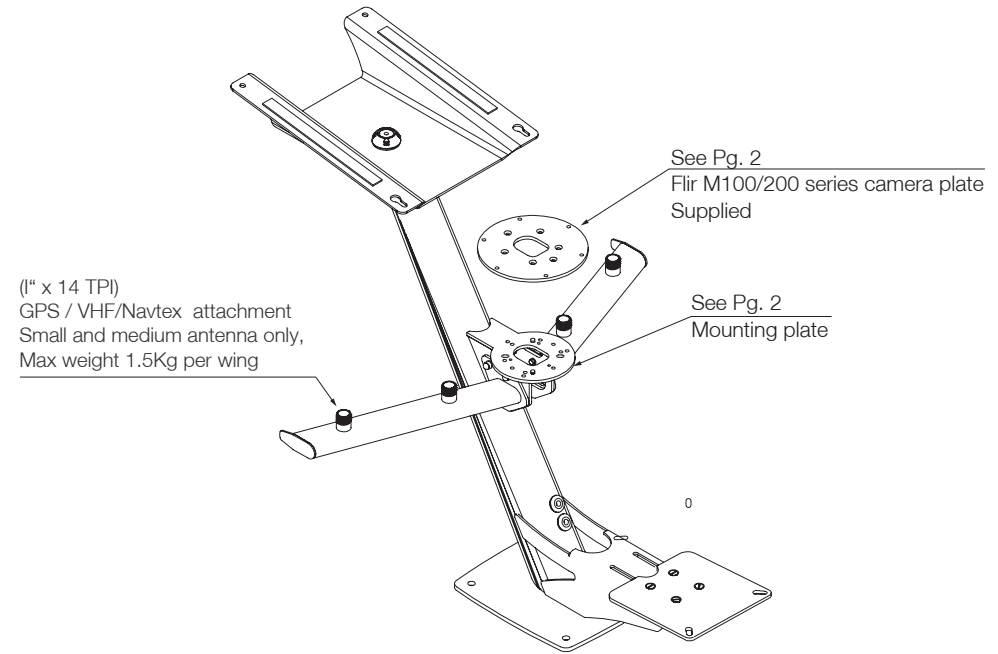

# Tapered Mast for Radar and Starlink - PTM-R2-SL

Email: sales@scanstrut.com Email: usasales@scanstrut.com

**SCANSTRUT®**

Issue 1

Page 1

# Tapered Mast for Radar and Starlink - PTM-R2-SL

Email: sales@scanstrut.com    Email: usasales@scanstrut.com

Flir M100/200 series camera plate

STARLINK MOUNTING WEDGE