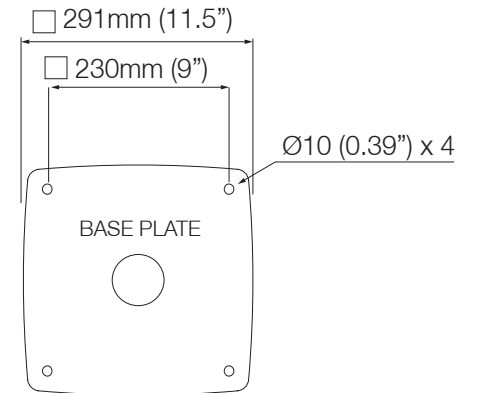

# Tapered Mast for Radar and Starlink - PTM-R2-SL

Email: sales@scanstrut.com Email: usasales@scanstrut.com

**SCANSTRUT®**

Issue 1

Page 1

# Tapered Mast for Radar and Starlink - PTM-R2-SL

Email: sales@scanstrut.com    Email: usasales@scanstrut.com

Flir M100/200 series camera plate

STARLINK MOUNTING WEDGE