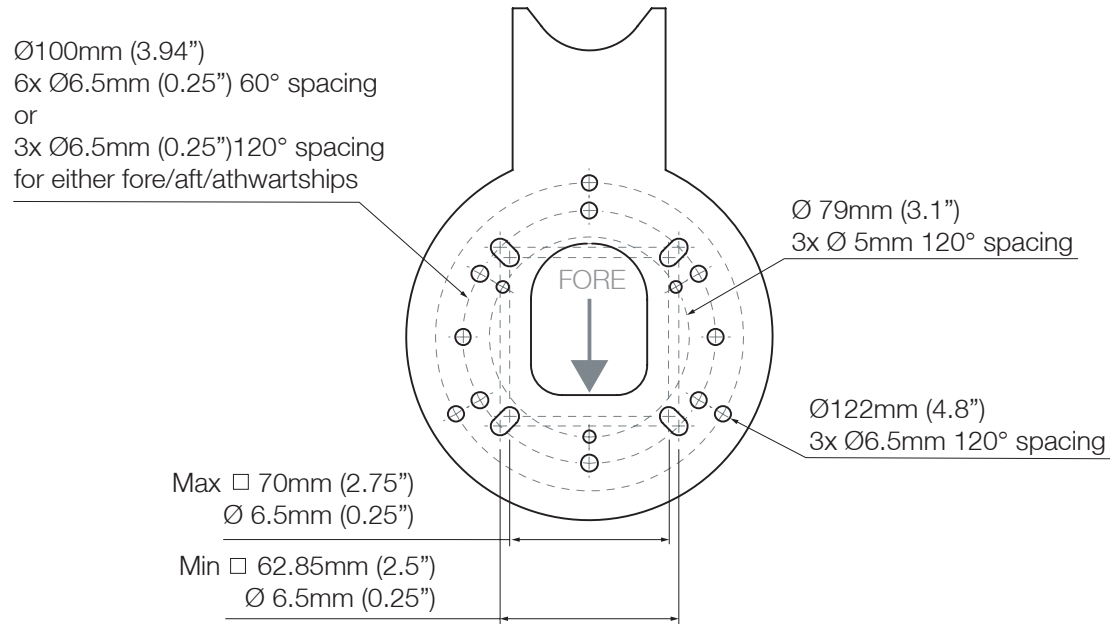

# Tapered Mast for Radar and Starlink - PTM-R2-SL

Email: sales@scanstrut.com Email: usasales@scanstrut.com

**SCANSTRUT®**

Issue 1

Page 1

# Tapered Mast for Radar and Starlink - PTM-R2-SL

Email: sales@scanstrut.com    Email: usasales@scanstrut.com

Flir M100/200 series camera plate

STARLINK MOUNTING WEDGE