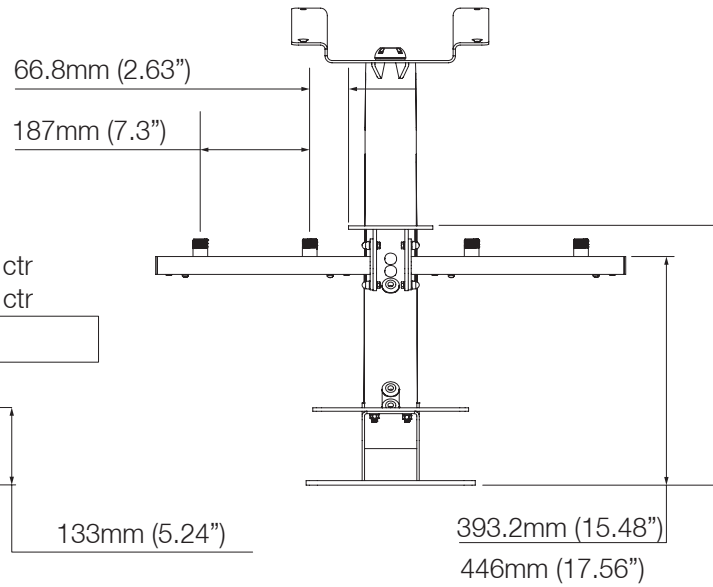

# Tapered Mast for Radar and Starlink - PTM-R2-SL

Email: sales@scanstrut.com Email: usasales@scanstrut.com

**SCANSTRUT®**

Issue 1

Page 1

# Tapered Mast for Radar and Starlink - PTM-R2-SL

Email: sales@scanstrut.com    Email: usasales@scanstrut.com

Flir M100/200 series camera plate

STARLINK MOUNTING WEDGE