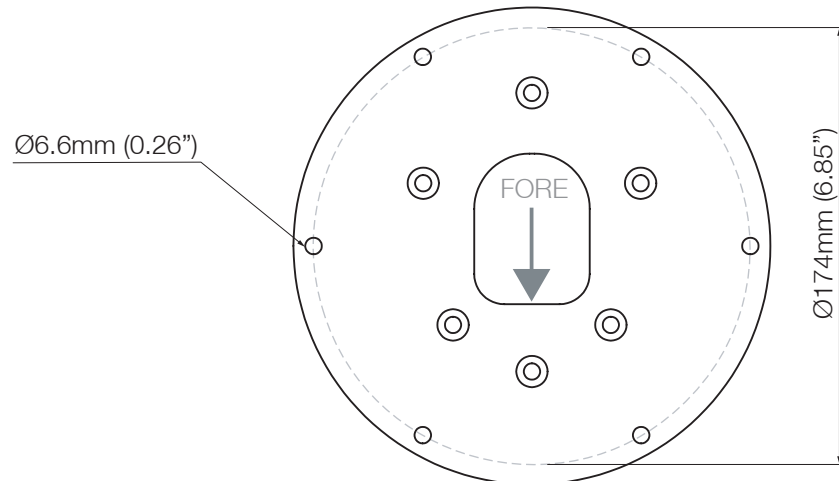

# Tapered Mast for Radar and Starlink - PTM-R2-SL

Email: sales@scanstrut.com Email: usasales@scanstrut.com

**SCANSTRUT®**

Issue 1

Page 1

# Tapered Mast for Radar and Starlink - PTM-R2-SL

Email: sales@scanstrut.com    Email: usasales@scanstrut.com

Flir M100/200 series camera plate

STARLINK MOUNTING WEDGE