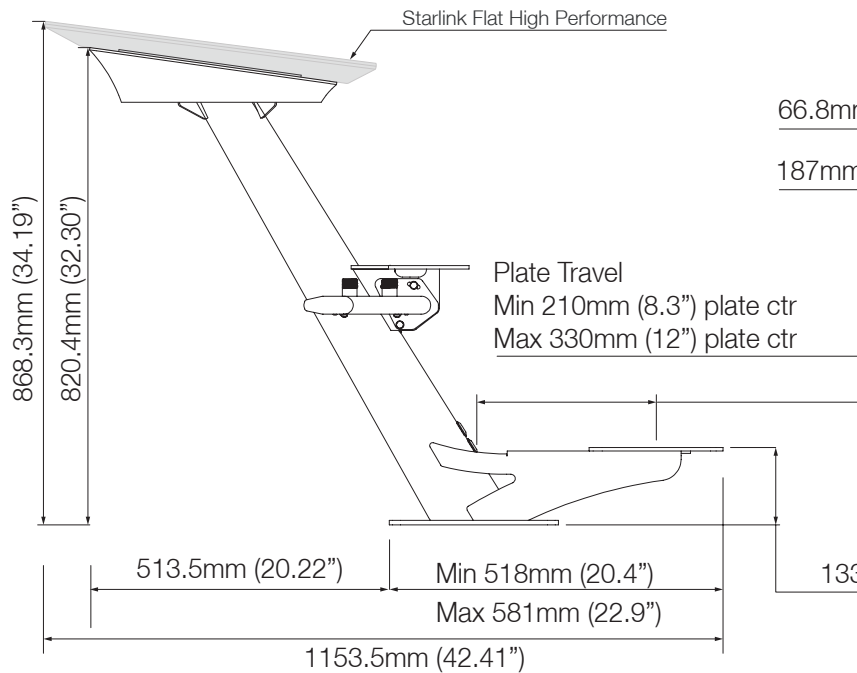

# Tapered Mast for Radar and Starlink - PTM-R2-SL

Email: sales@scanstrut.com Email: usasales@scanstrut.com

**SCANSTRUT®**

Issue 1

Page 1

# Tapered Mast for Radar and Starlink - PTM-R2-SL

Email: sales@scanstrut.com    Email: usasales@scanstrut.com

Flir M100/200 series camera plate

STARLINK MOUNTING WEDGE