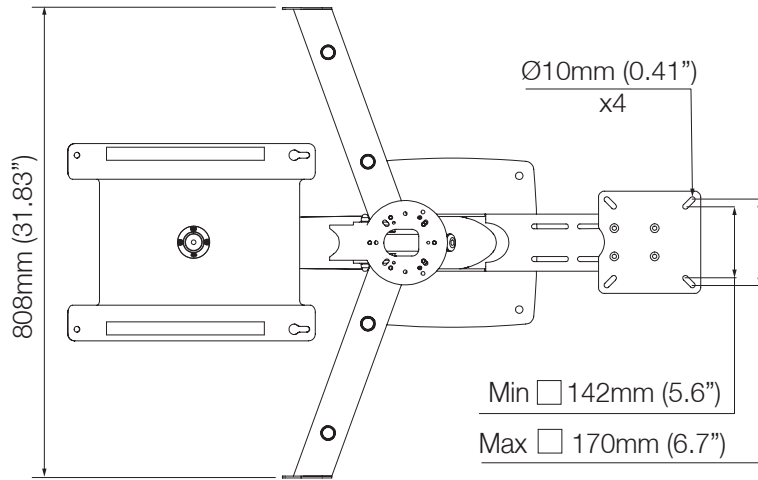

# Tapered Mast for Radar and Starlink - PTM-R2-SL

Email: sales@scanstrut.com Email: usasales@scanstrut.com

**SCANSTRUT®**

Issue 1

Page 1

# Tapered Mast for Radar and Starlink - PTM-R2-SL

Email: sales@scanstrut.com    Email: usasales@scanstrut.com

Flir M100/200 series camera plate

STARLINK MOUNTING WEDGE