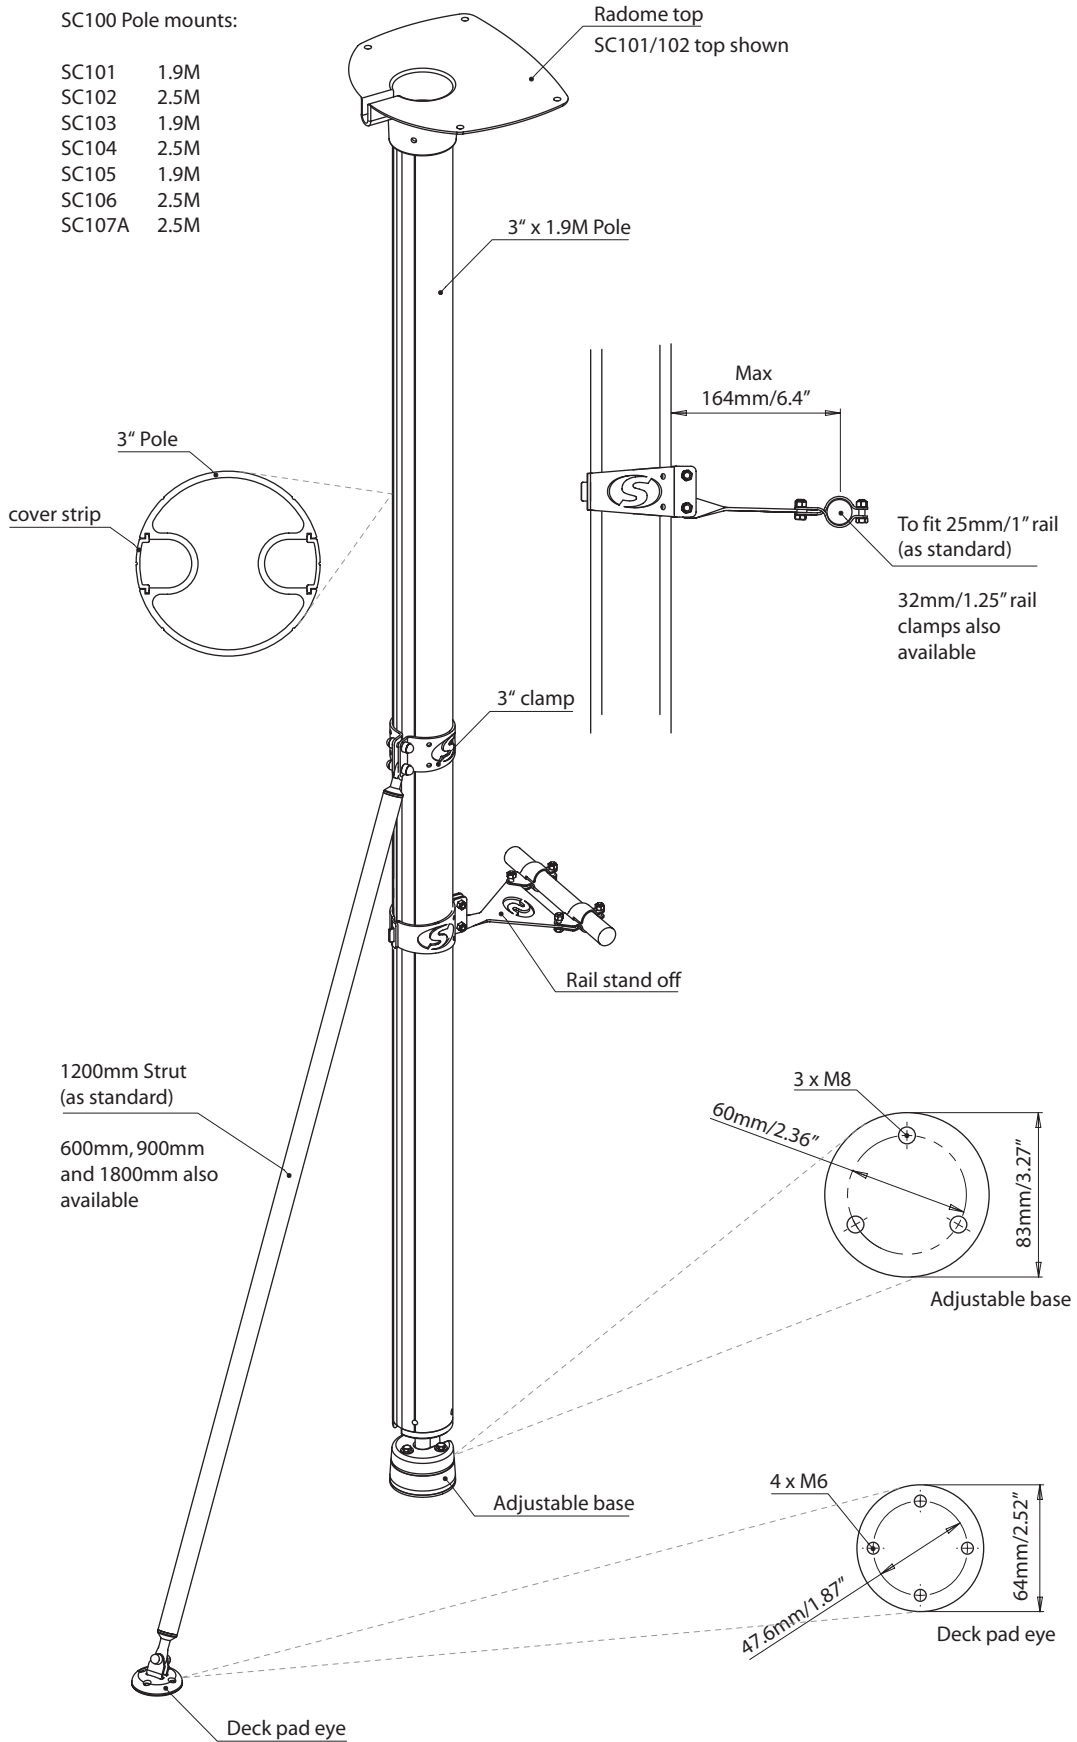

# SC100 Pole Mount

For help & information  
 email: [technical@scanstrut.com](mailto:technical@scanstrut.com)  
 tel: +44 (0) 1803 863800

# SC105/6-45/45R Pole Mount

For help & information  
 email: [technical@scanstrut.com](mailto:technical@scanstrut.com)  
 tel: +44 (0) 1803 863800

## Product Configurations:

SC105-45	(1.9m pole)
SC105-45R	(1.9m pole)
SC106-45	(2.5m pole)
SC106-45R	(2.5m pole)