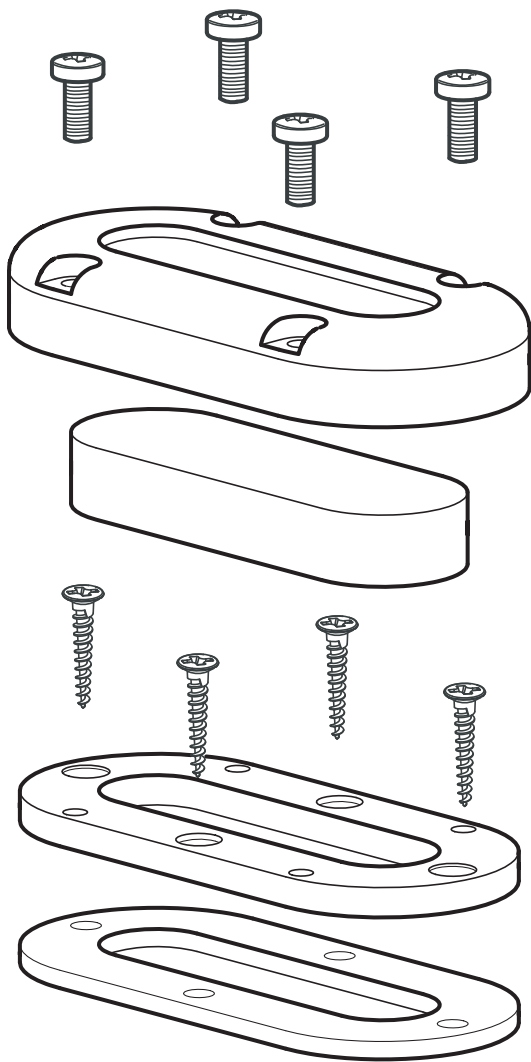

Multi Deck Seal

For help & information
email: technical@scanstrut.com
tel: +44 (0) 1803 863800

SCANSTRUT
designed for life at sea