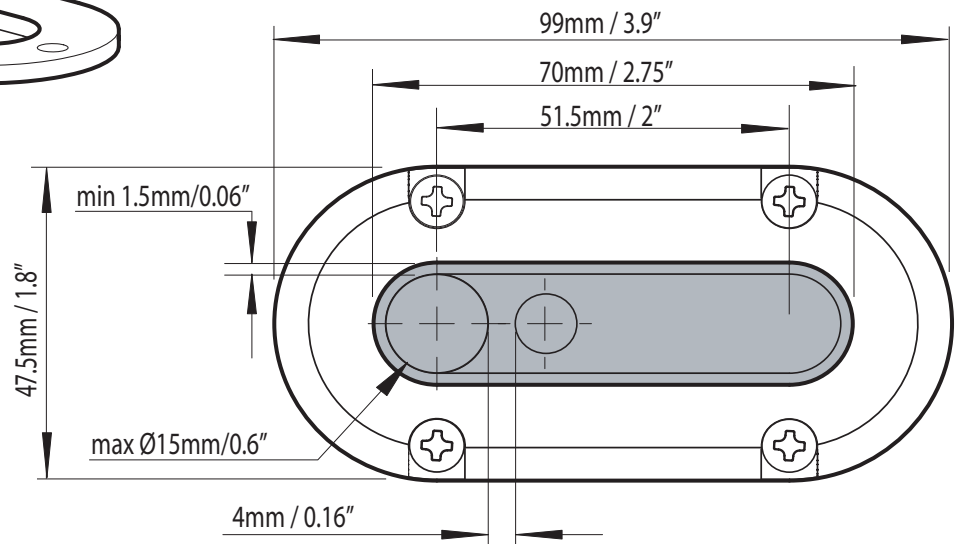

Multi Deck Seal

For help & information
email: technical@scanstrut.com
tel: +44 (0) 1803 863800

SCANSTRUT
designed for life at sea