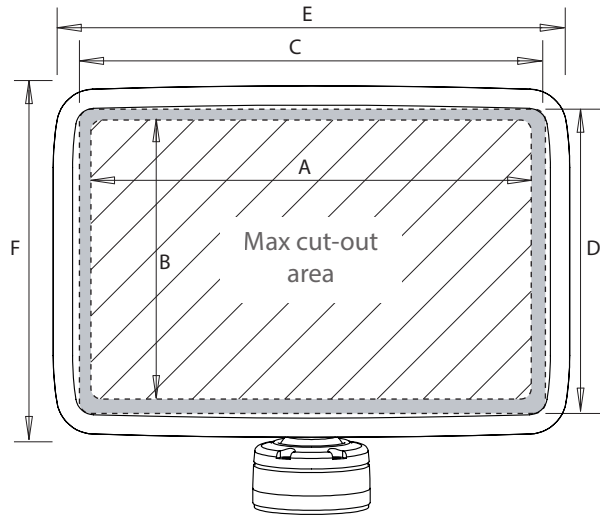

Deck Pod

	Maximum cut-out area		Maximum usable face		Overall dimensions	
	A mm / inches	B mm / inches	C mm / inches	D mm / inches	E mm / inches	F mm / inches
SPD-7S	218/8.5	140.5/5.5	240/9.4	159/6.25	275/10.8	196/7.7
SPD-7	218/8.5	140.5/5.5	240/9.4	159/6.25	275/10.8	196/7.7
SPD-8	267/10.5	167/6.6	289/11.4	190/7.5	324/12.75	228/8.97
SPD-9	300/11.8	185/7.3	315.5/12.4	200.5/7.9	371/14.6	264/10.4
SPD-12	332.5/13	227/9	354.5/14	244.5/9.5	392/15.5	286/11.3
SPD-13	351/13.8	225/8.8	383/15.1	260/10.3	409/16.1	286/11.3
SPD-15D	423/16.7	333/13.1	424/16.7	349/13.7	482/19.0	396/15.6

	G mm / inches	H mm / inches	I mm / inches	J mm / inches	K mm / inches
	SPD-7S	109/4.3	78/3.1	295/11.6	253/10
SPD-7	111/4.3	108/4.25	295/11.6	253/10	144/5.7
SPD-8	128.5/5	134/5.3	346/13.6	310/12.2	167/6.6
SPD-9	150/5.9	111/4.4	407/16.0	367/14.4	175/6.9
SPD-12	170/6.7	109/4.3	428/16.9	369/14.5	167/6.6
SPD-13	182/6.5	104/4.1	448/17.6	404/15.9	175/6.9
SPD-15D	199/7.8	104/4.1	535/21.1	490/19.3	175/6.9