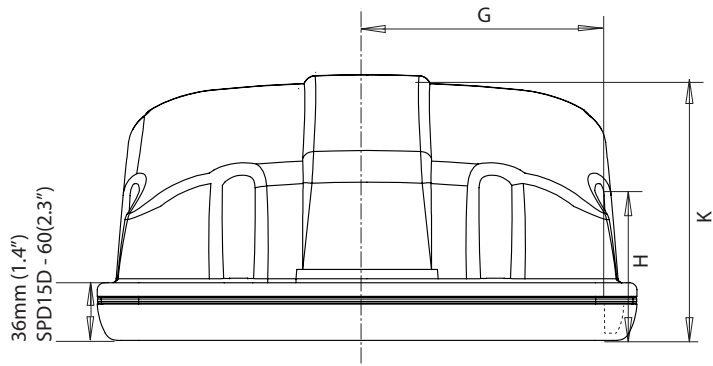

Deck Pod

	Maximum cut-out area		Maximum usable face		Overall dimensions	
	A mm / inches	B mm / inches	C mm / inches	D mm / inches	E mm / inches	F mm / inches
SPD-7S	218/8.5	140.5/5.5	240/9.4	159/6.25	275/10.8	196/7.7
SPD-7	218/8.5	140.5/5.5	240/9.4	159/6.25	275/10.8	196/7.7
SPD-8	267/10.5	167/6.6	289/11.4	190/7.5	324/12.75	228/8.97
SPD-9	300/11.8	185/7.3	315.5/12.4	200.5/7.9	371/14.6	264/10.4
SPD-12	332.5/13	227/9	354.5/14	244.5/9.5	392/15.5	286/11.3
SPD-13	351/13.8	225/8.8	383/15.1	260/10.3	409/16.1	286/11.3
SPD-15D	423/16.7	333/13.1	424/16.7	349/13.7	482/19.0	396/15.6

	G mm / inches	H mm / inches	I mm / inches	J mm / inches	K mm / inches
	SPD-7S	109/4.3	78/3.1	295/11.6	253/10
SPD-7	111/4.3	108/4.25	295/11.6	253/10	144/5.7
SPD-8	128.5/5	134/5.3	346/13.6	310/12.2	167/6.6
SPD-9	150/5.9	111/4.4	407/16.0	367/14.4	175/6.9
SPD-12	170/6.7	109/4.3	428/16.9	369/14.5	167/6.6
SPD-13	182/6.5	104/4.1	448/17.6	404/15.9	175/6.9
SPD-15D	199/7.8	104/4.1	535/21.1	490/19.3	175/6.9