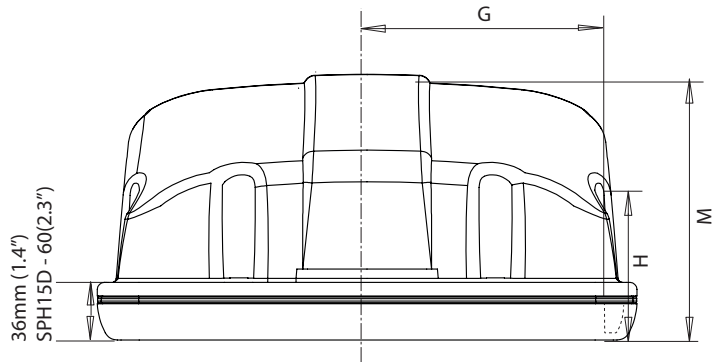

Helm Pod

| | Maximum cut-out area | | Maximum usable face | | Overall dimensions | |
|------------|----------------------|------------------|---------------------|------------------|--------------------|------------------|
| | A mm / inches | B mm / inches | C mm / inches | D mm / inches | E mm / inches | F mm / inches |
| SPH-3i | 368/14.5 | 118/4.65 | 390/15.35 | 140/5.5 | 432/17 | 181/7.1 |
| SPH-4i | 498/19.6 | 118/4.65 | 520/20.5 | 140/5.5 | 562/22.1 | 187/7.4 |
| SPH-8 | 267/10.5 | 167/6.6 | 289/11.4 | 190/7.5 | 324/12.75 | 228/8.97 |
| SPH-9 | 300/11.8 | 185/7.3 | 315.5/12.4 | 200.5/7.9 | 371/14.6 | 264/10.4 |
| SPH-12 | 332.5/13 | 227/9 | 354.5/14 | 252/9.9 | 392/15.5 | 286/11.3 |
| SPH-13 | 351/13.8 | 228/9 | 383/15.1 | 253/10 | 409/16.1 | 286/11.3 |
| SPH-15D | 423/16.7 | 333/13.1 | 424/16.7 | 349/13.7 | 482/19.0 | 396/15.6 |
| SPH-system | 541/21.3 | 274/10.8 | 545/21.5 | 289/11.4 | 600/23.6 | 336/13.2 |

| | G mm / inches | H mm / inches | I mm / inches | J mm / inches | K mm / inches | L mm / inches | M mm / inches |
|------------|------------------|------------------|------------------|------------------|------------------|------------------|------------------|
| | SPH-3i | 180/7.1 | 90/3.5 | 99/3.9 | 100/4 | 103/4.1 | 317/12.5 |
| SPH-4i | 246/9.7 | 85/3.35 | 99/3.9 | 100/4 | 103/4.1 | 406/16 | 175/6.9" |
| SPH-8 | 128.5/5 | 134/5.3 | 152.8/6 | 170/6.7 | N/A | 203/8 | 167/6.6" |
| SPH-9 | 150/5.9 | 111/4.4 | 150/5.9 | 152/6.0 | 165/6.5 | 304.8/12 | 175/6.9" |
| SPH-12 | 170/6.7 | 109/4.3 | 145/5.7 | 205/8.1 | 165/6.5 | 280/11 | 175/6.9" |
| SPH-13 | 169/6.5 | 140/5.5 | 160/6.3 | 186/7.3 | 192/7.6 | 304.8/12 | 175/6.9" |
| SPH-15D | 199/7.8 | 104/4.1 | 146/5.7 | 176/6.9 | 185/7.3 | 381/15 | 175/6.9" |
| SPH-SYSTEM | 252/9.9 | 143/5.6 | 163/6.4 | 205/8.1 | 207/8.1 | 381/15* | 175/6.9" |

Pedestal Guard shown has 12" centres.

*For SPH-8 J=8" centres
For SPH-12 J=11" centres