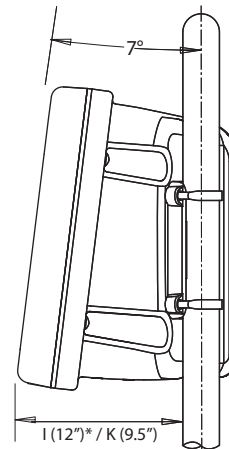

Helm Pod

| | Maximum cut-out area | | Maximum usable face | | Overall dimensions | |
|------------|----------------------|------------------|---------------------|------------------|--------------------|------------------|
| | A mm / inches | B mm / inches | C mm / inches | D mm / inches | E mm / inches | F mm / inches |
| SPH-3i | 368/14.5 | 118/4.65 | 390/15.35 | 140/5.5 | 432/17 | 181/7.1 |
| SPH-4i | 498/19.6 | 118/4.65 | 520/20.5 | 140/5.5 | 562/22.1 | 187/7.4 |
| SPH-8 | 267/10.5 | 167/6.6 | 289/11.4 | 190/7.5 | 324/12.75 | 228/8.97 |
| SPH-9 | 300/11.8 | 185/7.3 | 315.5/12.4 | 200.5/7.9 | 371/14.6 | 264/10.4 |
| SPH-12 | 332.5/13 | 227/9 | 354.5/14 | 252/9.9 | 392/15.5 | 286/11.3 |
| SPH-13 | 351/13.8 | 228/9 | 383/15.1 | 253/10 | 409/16.1 | 286/11.3 |
| SPH-15D | 423/16.7 | 333/13.1 | 424/16.7 | 349/13.7 | 482/19.0 | 396/15.6 |
| SPH-system | 541/21.3 | 274/10.8 | 545/21.5 | 289/11.4 | 600/23.6 | 336/13.2 |

| | G mm / inches | H mm / inches | I mm / inches | J mm / inches | K mm / inches | L mm / inches | M mm / inches |
|------------|------------------|------------------|------------------|------------------|------------------|------------------|------------------|
| | SPH-3i | 180/7.1 | 90/3.5 | 99/3.9 | 100/4 | 103/4.1 | 317/12.5 |
| SPH-4i | 246/9.7 | 85/3.35 | 99/3.9 | 100/4 | 103/4.1 | 406/16 | 175/6.9" |
| SPH-8 | 128.5/5 | 134/5.3 | 152.8/6 | 170/6.7 | N/A | 203/8 | 167/6.6" |
| SPH-9 | 150/5.9 | 111/4.4 | 150/5.9 | 152/6.0 | 165/6.5 | 304.8/12 | 175/6.9" |
| SPH-12 | 170/6.7 | 109/4.3 | 145/5.7 | 205/8.1 | 165/6.5 | 280/11 | 175/6.9" |
| SPH-13 | 169/6.5 | 140/5.5 | 160/6.3 | 186/7.3 | 192/7.6 | 304.8/12 | 175/6.9" |
| SPH-15D | 199/7.8 | 104/4.1 | 146/5.7 | 176/6.9 | 185/7.3 | 381/15 | 175/6.9" |
| SPH-SYSTEM | 252/9.9 | 143/5.6 | 163/6.4 | 205/8.1 | 207/8.1 | 381/15* | 175/6.9" |

Pedestal Guard shown has 12" centres.

*For SPH-8 J=8" centres
For SPH-12 J=11" centres