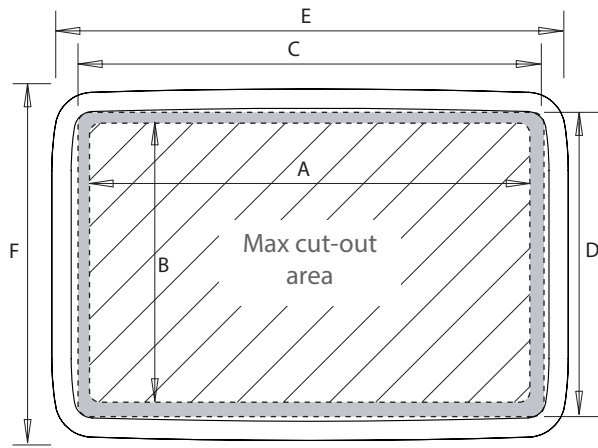

Helm Pod

| | Maximum cut-out area | | Maximum usable face | | Overall dimensions | |
|------------|----------------------|------------------|---------------------|------------------|--------------------|------------------|
| | A mm / inches | B mm / inches | C mm / inches | D mm / inches | E mm / inches | F mm / inches |
| SPH-3i | 368/14.5 | 118/4.65 | 390/15.35 | 140/5.5 | 432/17 | 181/7.1 |
| SPH-4i | 498/19.6 | 118/4.65 | 520/20.5 | 140/5.5 | 562/22.1 | 187/7.4 |
| SPH-8 | 267/10.5 | 167/6.6 | 289/11.4 | 190/7.5 | 324/12.75 | 228/8.97 |
| SPH-9 | 300/11.8 | 185/7.3 | 315.5/12.4 | 200.5/7.9 | 371/14.6 | 264/10.4 |
| SPH-12 | 332.5/13 | 227/9 | 354.5/14 | 252/9.9 | 392/15.5 | 286/11.3 |
| SPH-13 | 351/13.8 | 228/9 | 383/15.1 | 253/10 | 409/16.1 | 286/11.3 |
| SPH-15D | 423/16.7 | 333/13.1 | 424/16.7 | 349/13.7 | 482/19.0 | 396/15.6 |
| SPH-system | 541/21.3 | 274/10.8 | 545/21.5 | 289/11.4 | 600/23.6 | 336/13.2 |

| | G mm / inches | H mm / inches | I mm / inches | J mm / inches | K mm / inches | L mm / inches | M mm / inches |
|------------|------------------|------------------|------------------|------------------|------------------|------------------|------------------|
| | SPH-3i | 180/7.1 | 90/3.5 | 99/3.9 | 100/4 | 103/4.1 | 317/12.5 |
| SPH-4i | 246/9.7 | 85/3.35 | 99/3.9 | 100/4 | 103/4.1 | 406/16 | 175/6.9" |
| SPH-8 | 128.5/5 | 134/5.3 | 152.8/6 | 170/6.7 | N/A | 203/8 | 167/6.6" |
| SPH-9 | 150/5.9 | 111/4.4 | 150/5.9 | 152/6.0 | 165/6.5 | 304.8/12 | 175/6.9" |
| SPH-12 | 170/6.7 | 109/4.3 | 145/5.7 | 205/8.1 | 165/6.5 | 280/11 | 175/6.9" |
| SPH-13 | 169/6.5 | 140/5.5 | 160/6.3 | 186/7.3 | 192/7.6 | 304.8/12 | 175/6.9" |
| SPH-15D | 199/7.8 | 104/4.1 | 146/5.7 | 176/6.9 | 185/7.3 | 381/15 | 175/6.9" |
| SPH-SYSTEM | 252/9.9 | 143/5.6 | 163/6.4 | 205/8.1 | 207/8.1 | 381/15* | 175/6.9" |

Pedestal Guard shown has 12" centres.

*For SPH-8 J=8" centres
For SPH-12 J=11" centres