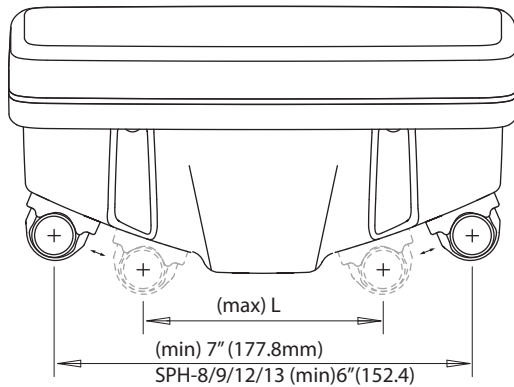

Helm Pod

| | Maximum cut-out area | | Maximum usable face | | Overall dimensions | |
|------------|----------------------|------------------|---------------------|------------------|--------------------|------------------|
| | A mm / inches | B mm / inches | C mm / inches | D mm / inches | E mm / inches | F mm / inches |
| SPH-3i | 368/14.5 | 118/4.65 | 390/15.35 | 140/5.5 | 432/17 | 181/7.1 |
| SPH-4i | 498/19.6 | 118/4.65 | 520/20.5 | 140/5.5 | 562/22.1 | 187/7.4 |
| SPH-8 | 267/10.5 | 167/6.6 | 289/11.4 | 190/7.5 | 324/12.75 | 228/8.97 |
| SPH-9 | 300/11.8 | 185/7.3 | 315.5/12.4 | 200.5/7.9 | 371/14.6 | 264/10.4 |
| SPH-12 | 332.5/13 | 227/9 | 354.5/14 | 252/9.9 | 392/15.5 | 286/11.3 |
| SPH-13 | 351/13.8 | 228/9 | 383/15.1 | 253/10 | 409/16.1 | 286/11.3 |
| SPH-15D | 423/16.7 | 333/13.1 | 424/16.7 | 349/13.7 | 482/19.0 | 396/15.6 |
| SPH-system | 541/21.3 | 274/10.8 | 545/21.5 | 289/11.4 | 600/23.6 | 336/13.2 |

| | G mm / inches | H mm / inches | I mm / inches | J mm / inches | K mm / inches | L mm / inches | M mm / inches |
|------------|------------------|------------------|------------------|------------------|------------------|------------------|------------------|
| | SPH-3i | 180/7.1 | 90/3.5 | 99/3.9 | 100/4 | 103/4.1 | 317/12.5 |
| SPH-4i | 246/9.7 | 85/3.35 | 99/3.9 | 100/4 | 103/4.1 | 406/16 | 175/6.9" |
| SPH-8 | 128.5/5 | 134/5.3 | 152.8/6 | 170/6.7 | N/A | 203/8 | 167/6.6" |
| SPH-9 | 150/5.9 | 111/4.4 | 150/5.9 | 152/6.0 | 165/6.5 | 304.8/12 | 175/6.9" |
| SPH-12 | 170/6.7 | 109/4.3 | 145/5.7 | 205/8.1 | 165/6.5 | 280/11 | 175/6.9" |
| SPH-13 | 169/6.5 | 140/5.5 | 160/6.3 | 186/7.3 | 192/7.6 | 304.8/12 | 175/6.9" |
| SPH-15D | 199/7.8 | 104/4.1 | 146/5.7 | 176/6.9 | 185/7.3 | 381/15 | 175/6.9" |
| SPH-SYSTEM | 252/9.9 | 143/5.6 | 163/6.4 | 205/8.1 | 207/8.1 | 381/15* | 175/6.9" |

Pedestal Guard shown has 12" centres.

*For SPH-8 J=8" centres
For SPH-12 J=11" centres