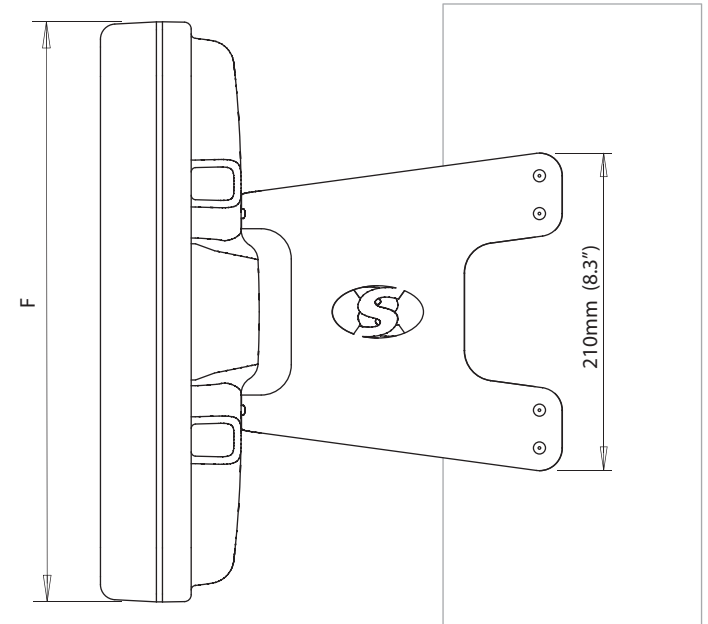

Mast Pod

For help & information
 email: technical@scanstrut.com
 tel: +44 (0) 1803 863800

	A mm / inches	B mm / inches	C mm / inches	D mm / inches	E mm / inches	F mm / inches
SPM-3i	140/5.5	390/15.35	118/4.65	368/14.5	181/7.1	432/17
SPM-4i		520/20.5		498/19.6	187/7.4	562/22.1
SPM-2Maxi	210/8.3	340/13.4	188/7.4	318/12.5	248/9.75	384/15.1
SPM-Maxi	201/7.9	500/19.7	194.5/7.65	487/19	248/9.75	545/21.5