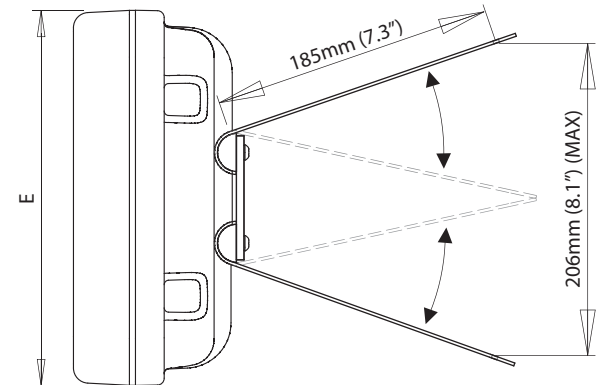

Mast Pod

For help & information
 email: technical@scanstrut.com
 tel: +44 (0) 1803 863800

	A mm / inches	B mm / inches	C mm / inches	D mm / inches	E mm / inches	F mm / inches
SPM-3i	140/5.5	390/15.35	118/4.65	368/14.5	181/7.1	432/17
SPM-4i		520/20.5		498/19.6	187/7.4	562/22.1
SPM-2Maxi	210/8.3	340/13.4	188/7.4	318/12.5	248/9.75	384/15.1
SPM-Maxi	201/7.9	500/19.7	194.5/7.65	487/19	248/9.75	545/21.5