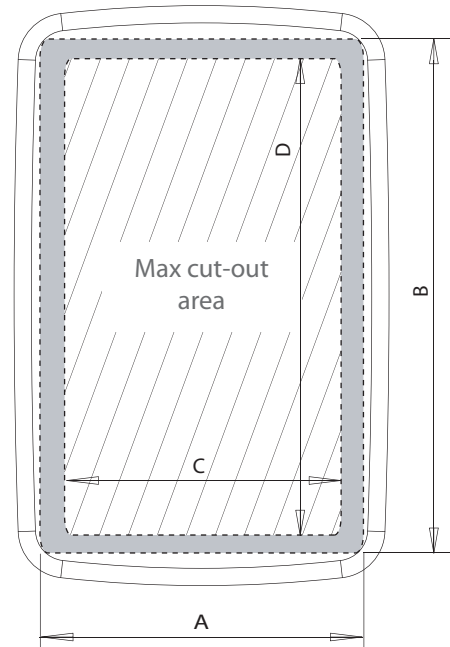

Mast Pod

For help & information
 email: technical@scanstrut.com
 tel: +44 (0) 1803 863800

	A mm / inches	B mm / inches	C mm / inches	D mm / inches	E mm / inches	F mm / inches
SPM-3i	140/5.5	390/15.35	118/4.65	368/14.5	181/7.1	432/17
SPM-4i		520/20.5		498/19.6	187/7.4	562/22.1
SPM-2Maxi	210/8.3	340/13.4	188/7.4	318/12.5	248/9.75	384/15.1
SPM-Maxi	201/7.9	500/19.7	194.5/7.65	487/19	248/9.75	545/21.5